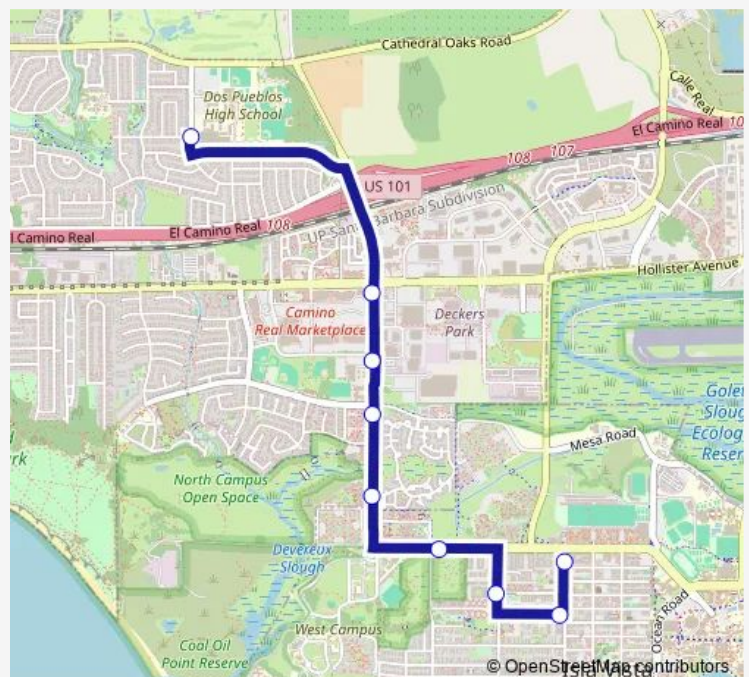

Bus 2710 Dos Pueblos High School

[Go to website](#)

Direction

Alameda & Padova 590 — Camino Pescadero & El Colegio

9 stops

[Open route schedule](#)

Alameda & Padova 590

Storke & Hollister

Alameda & Padova 590 — Camino Pescadero & El Colegio

Monday 15:50

Tuesday 15:50

Wednesday 15:50

Thursday 15:50

Friday 12:45-15:50

Saturday —

Sunday —

Route info

Direction: Alameda & Padova 590

Stops: 9

Trip Duration: 0 hour 19 min

Direction

Camino Pescadero & El Colegio 59 — Alameda & Padova 590

13 stops

[Open route schedule](#)

Tuesday 08:45

Wednesday 07:40

Thursday 08:45

Friday 07:40

Saturday —

Sunday —

Route info

Direction: Camino Pescadero & El Colegio 59