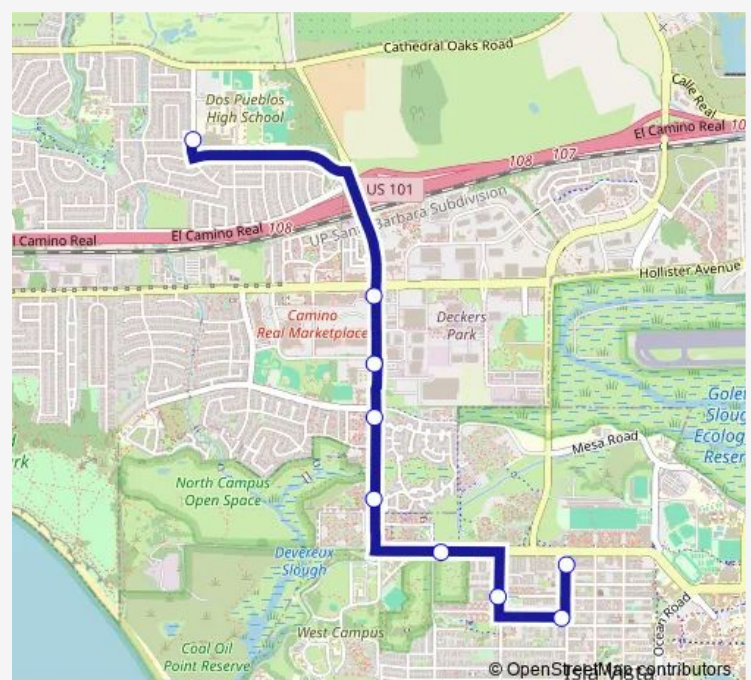

Bus 2710 Dos Pueblos High School

[Go to website](#)

Direction

Alameda & Padova 590 — Camino Pescadero & El Colegio

9 stops

[Open route schedule](#)

Alameda & Padova 590

Storke & Hollister

Alameda & Padova 590 — Camino Pescadero & El Colegio

Monday 15:50

Tuesday 15:50

Wednesday 15:50

Thursday 15:50

Friday 12:45-15:50

Saturday —

Sunday —

Route info

Direction: Alameda & Padova 590

Stops: 9

Trip Duration: 0 hour 19 min

Direction

Camino Pescadero & El Colegio 59 — Alameda & Padova 590

13 stops

[Open route schedule](#)

Tuesday 08:45

Wednesday 07:40

Thursday 08:45

Friday 07:40

Saturday —

Sunday —

Route info

Direction: Camino Pescadero & El Colegio 59