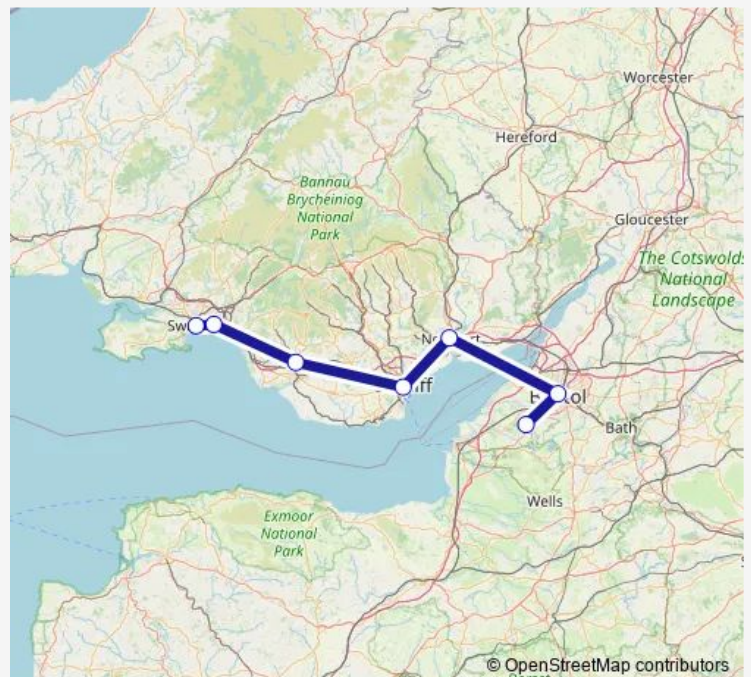

Queensway Q1

Herbert Street

Sarn Odeon

Bay Campus

Swansea Bus Station Stand B

Route schedule

Airport Bus Station — Swansea Bus Station Stand B

Monday 01:45-17:35

Tuesday 01:45-17:35

Wednesday 01:45-17:35

Thursday 01:45-20:45

Friday 01:45-20:45

Saturday 01:45-23:35

Sunday 01:45-23:35

Route info

Direction: Airport Bus Station

Stops: 7

Trip Duration: 2 hour 55 min

■ 910 — Bristol Airport - Swansea

Direction

Swansea Bus Station Stand B — Airport Bus Station

7 stops

[Open route schedule](#)

Swansea Bus Station Stand B

Monday	00:10-21:25
Tuesday	00:10-21:25
Wednesday	00:10-21:25
Thursday	00:10-21:25
Friday	00:10-21:25
Saturday	00:10-22:25
Sunday	00:10-21:25

Route info

Direction: Swansea Bus Station Stand B

Stops: 7

Trip Duration: 3 hour 0 min