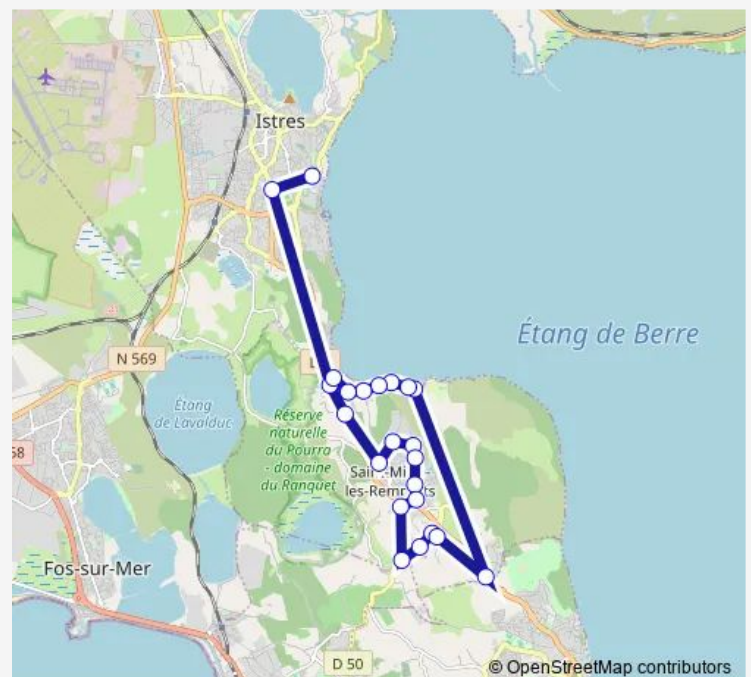

Bus 910 Istres Lycées - St Mitre Vivaldi

[Go to website](#)

Direction

Latécoère — Allée Vivaldi

23 stops

[Open route schedule](#)

Latécoère

Lycée Rimbaud

Chapelle

Stop D50

Juverdes

Juverdes Bis

Colle d'Arnaud

Zac des Etangs

Massane Plage

Parking Gouin

Thursday 17:55

Friday 17:55

Saturday —

Sunday —

Route info

Direction: Latécoère

Stops: 23

Trip Duration: 1 hour 4 min