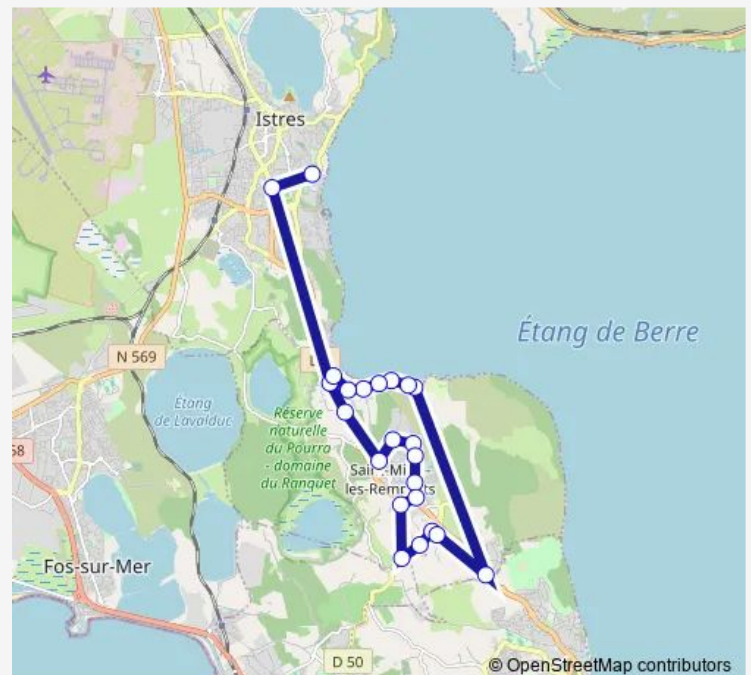

Bus 910 Istres Lycées - St Mitre Vivaldi

[Go to website](#)

Direction

Latécoère — Allée Vivaldi

23 stops

[Open route schedule](#)

Latécoère

Lycée Rimbaud

Chapelle

Stop D50

Juverdes

Juverdes Bis

Colle d'Arnaud

Zac des Etangs

Massane Plage

Parking Gouin

Thursday 17:55

Friday 17:55

Saturday —

Sunday —

Route info

Direction: Latécoère

Stops: 23

Trip Duration: 1 hour 4 min