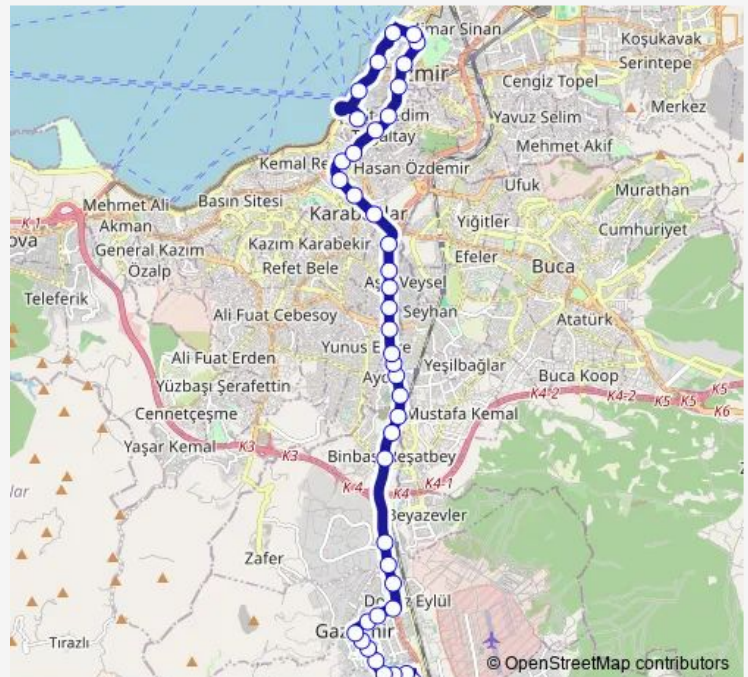

Bus 910 Gazimир - Konak

[Go to website](#)

Direction

Sosyal Konutlar — Bahribaba

44 stops

[Open route schedule](#)

Sosyal Konutlar

Özcan Sitesi

Gazimир İmkb Mesleki ve Teknik Anadolu Lisesi

Şehit Polis Ahmet Atilla Güneş İlkokulu

Şehit Üsteğmen Hakan Özkaner

Birinci Nizamiye

İkinci Nizamiye

Halil Tan Parkı

Yeşil Mahallesi Muhtarlığı

Gazimир Trafo

Gazimир Merkez Cami

Gazimир Belediyesi

Gazimир Ptt

Büyükşehir Kurs Merkezi

Ulaştırma

Leylak

Ege Serbest Bölge

Aktepe

Gazimир Semt Garajı

Sinem

Karabağlar

Route schedule

Sosyal Konutlar — Bahribaba

Monday 00:15-04:00

Tuesday 00:15-04:00

Wednesday 00:15-04:00

Thursday 00:15-04:00

Friday 00:15-04:00

Saturday 00:15-04:00

Sunday 00:15-04:00

Route info

Direction: Sosyal Konutlar

Stops: 44

Trip Duration: 0 hour 56 min

910 — Gazimир - Konak

BusMaps