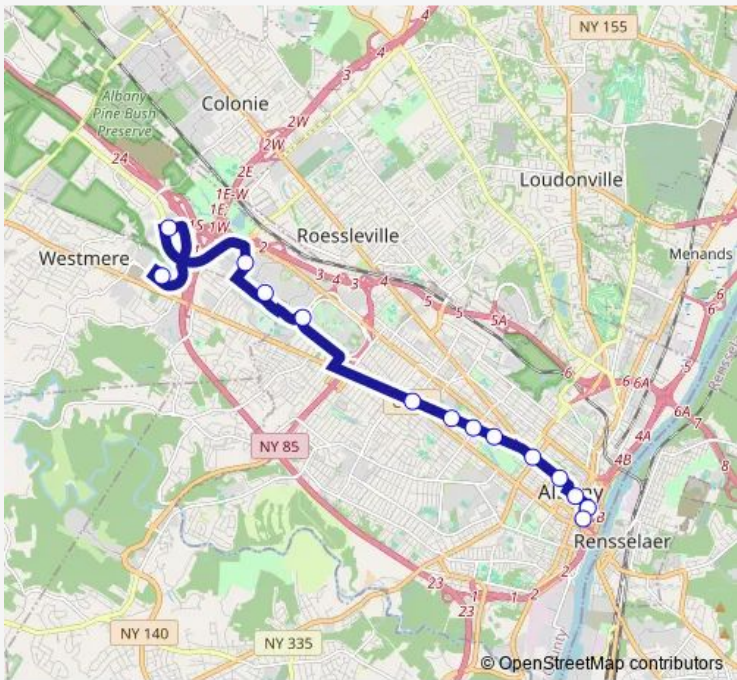

Bus 910 Busplus Purple Line

[Go to website](#)

Direction
 Crossgates Mall Station — Albany Bus Terminal
 14 stops
[Open route schedule](#)

- Crossgates Mall Station
- Crossgates Commons Station
- Albany Nanotech Complex Station
- Ualbany Uptown Station
- Harriman West/Etec Station
- Allen/Madison Station - Western Ave & S. Allen St
- Partridge/St Rose Sta - Western Ave & Partridge St
- Quail Station - Western Ave & Quail St
- Ualbany Downtown Sta - Western Ave & Thurlow Terr
- Lark/Library Station - Washington Ave & Lark St
- Hawk/Capitol Station - Washington Ave & Hawk St
- State/Downtown Station - State St & S. Pearl St
- Broadway/Suny Plaza Station - Broadway & Hudson Av
- Albany Bus Terminal

Route schedule
 Crossgates Mall Station — Albany Bus Terminal

Monday	04:40-01:25 ⁺¹
Tuesday	04:40-01:25 ⁺¹
Wednesday	04:40-01:25 ⁺¹
Thursday	04:40-01:25 ⁺¹
Friday	04:40-02:05 ⁺¹
Saturday	—
Sunday	—

Route info
 Direction: Crossgates Mall Station
 Stops: 14
 Trip Duration: 0 hour 38 min

Route info

Direction: Albany Bus Terminal

Stops: 14

Trip Duration: 0 hour 37 min

Direction

Albany Bus Terminal — Crossgates Mall Station

14 stops

[Open route schedule](#)

Route info

Direction: Albany Bus Terminal

Stops: 14

Trip Duration: 0 hour 38 min

910 Bus time schedules and route maps are available in an offline PDF at busmaps.com. Use the busmaps.com website to see live bus times, train schedule or subway schedule, and step-by-step directions for all public transit in Albany