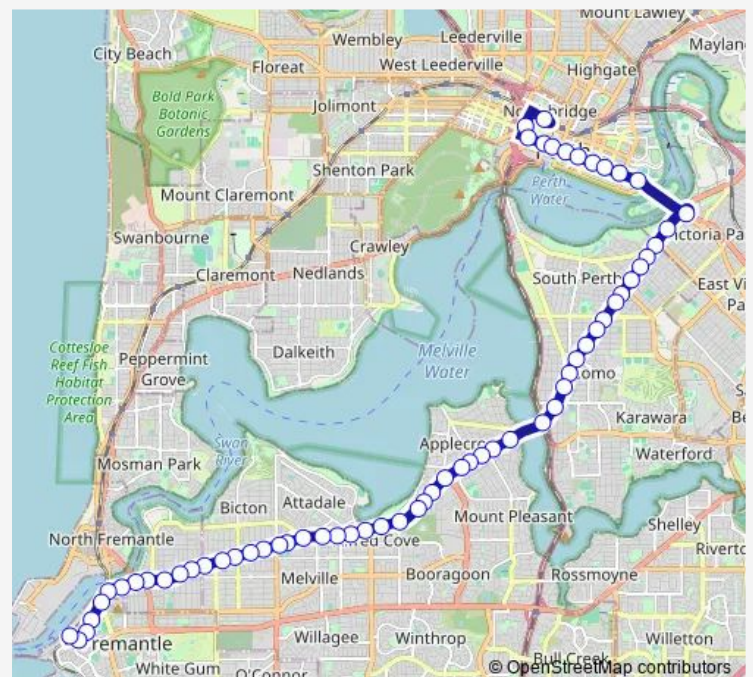

Canning Hwy Before Birdwood Av

Canning Hwy Before Monash Av

Route schedule

Perth Busport Zone B — Fremantle Stn Stand 1

| | |
|-----------|---------------------------|
| Monday | 05:16-00:07 ⁺¹ |
| Tuesday | 05:16-00:07 ⁺¹ |
| Wednesday | 05:16-00:07 ⁺¹ |
| Thursday | 05:16-00:07 ⁺¹ |
| Friday | 05:16-00:50 ⁺¹ |
| Saturday | 05:46-00:50 ⁺¹ |
| Sunday | 06:54-23:45 |

Route info

Direction: Perth Busport Zone B

Stops: 62

Trip Duration: 1 hour 7 min

Canning Hwy Before Preston St

Canning Hwy After Orchid Ln

Canning Hwy After Coode St

Canning Hwy Before Cale St

Canning Hwy Before Tuckfield St

Queen Victoria St - Fremantle Traffic Bridge

Queen Victoria St Before James St

Queen Victoria St After James St

Adelaide St After Parry St

Queen St After Adelaide St

Fremantle Stn Stand 1

Route info

Direction: Fremantle Stn Stand 11

Stops: 63

Trip Duration: 1 hour 8 min

Canning Hwy Before Francis Rd

Canning Hwy Before Cantray Av

Canning Hwy After Cunningham St

Canning Hwy After Collier St