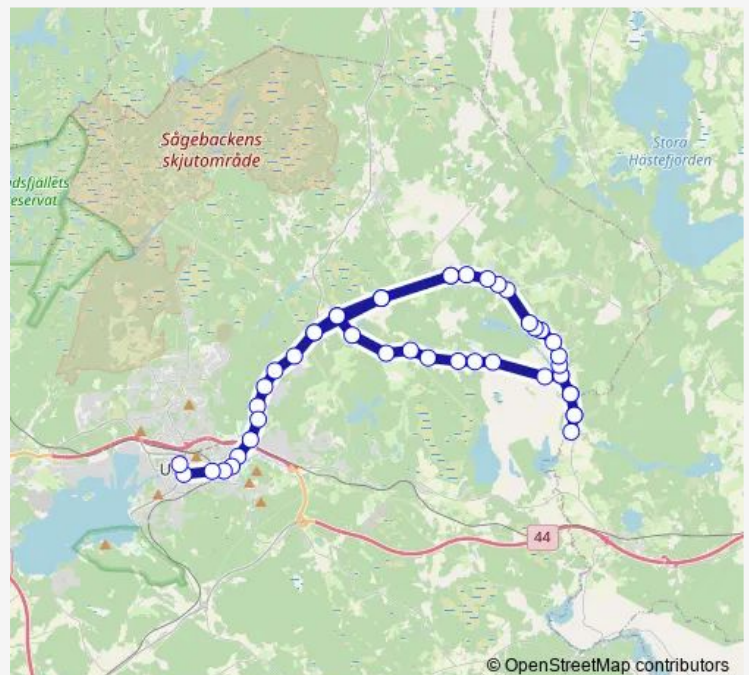

Wednesday 07:45

Thursday 07:45

Friday 07:45

Saturday —

Sunday —

Route info

Direction: Lane-Ryr

Stops: 16

Trip Duration: 0 hour 35 min

© OpenStreetMap contributors

■ 910

BusMaps

Direction

Lane-Ryr — Uddevalla Kampenhof

45 stops

[Open route schedule](#)