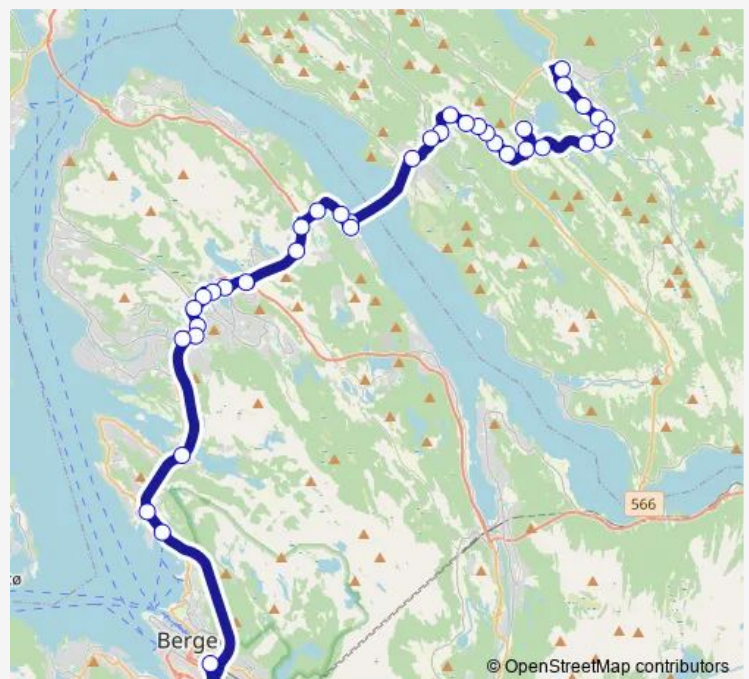

Thursday 06:50-08:20

Friday 06:50-08:20

Saturday —

Sunday —

Route info

Direction: Lonevåg terminal

Stops: 37

Trip Duration: 1 hour 14 min

■ 910 — Lonevåg - Valestrand - Bergen busstasjon

Vollane

Vestlandsheimen

Myrsæter

Haukåsvegen

Vågsbotn

Liavegen

Nyborg

Monday 14:48-16:53

Tuesday 14:48-16:53

Wednesday 14:48-16:53

Thursday 14:48-16:53

Friday 14:48-16:53

Saturday —

Sunday —

Route info