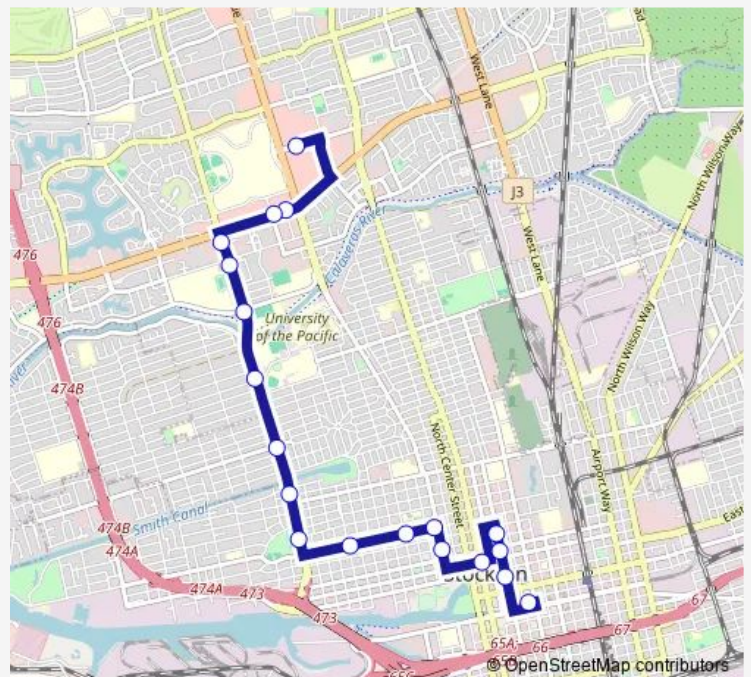

San Joaquin St & Park St FS Southbound

San Joaquin St & Lindsay St NS/Sb

Downtown Transit Center Dep A

**Route schedule**

Mall Transfer (South) — Downtown Transit Center Dep A

Monday 06:30-20:00

Tuesday 06:30-20:00

Wednesday 06:30-20:00

Thursday 06:30-20:00

Friday 06:30-20:00

Saturday —

Sunday —

**Route info**

Direction: Mall Transfer (South)

Stops: 19

Trip Duration: 0 hour 27 min

578 — Dtc-Acacia-Pershing-Mts

## Direction

Downtown Transit Center Dep A — Mall Transfer (South)

19 stops

[Open route schedule](#)

Downtown Transit Center Dep A

San Joaquin St & Oak St FS/Nb

San Joaquin St & Flora St NS/Sb

Park St & Center St FS Westbound