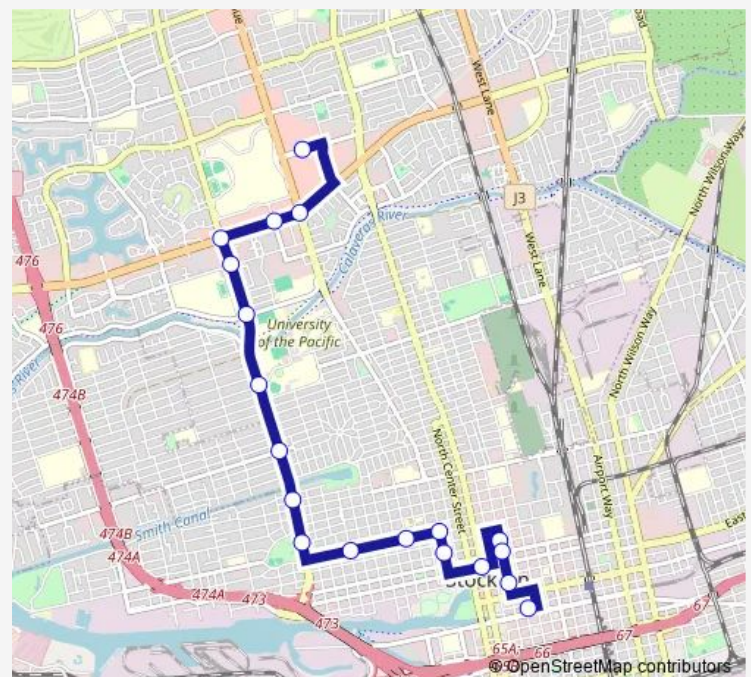

SAN Joaquin ST & Lindsay ST NS/Sb

Downtown Transit Center DEP A

Route schedule

Mall Transfer ARR (South) — Downtown Transit Center DEP A

Monday	06:30-20:00
Tuesday	06:30-20:00
Wednesday	06:30-20:00
Thursday	06:30-20:00
Friday	06:30-20:00
Saturday	—
Sunday	—

Route info

Direction: Mall Transfer ARR (South)

Stops: 19

Trip Duration: 0 hour 27 min

578 — DTC-Acacia-Pershing-Mts

Direction

Downtown Transit Center DEP A — Mall Transfer ARR (South)

19 stops

[Open route schedule](#)

Downtown Transit Center DEP A

SAN Joaquin ST & OAK ST FS/Nb

SAN Joaquin ST & Flora ST NS/Sb

Park ST & Center ST FS Wb

Madison ST & Flora ST NS/Nb

Acacia & Madison FS Wb

Acacia & Lincoln FS Wb

Monday 06:10-19:25

Tuesday 06:10-19:25

Wednesday 06:10-19:25

Thursday 06:10-19:25

Friday 06:10-19:25

Saturday —

Sunday —

Route info