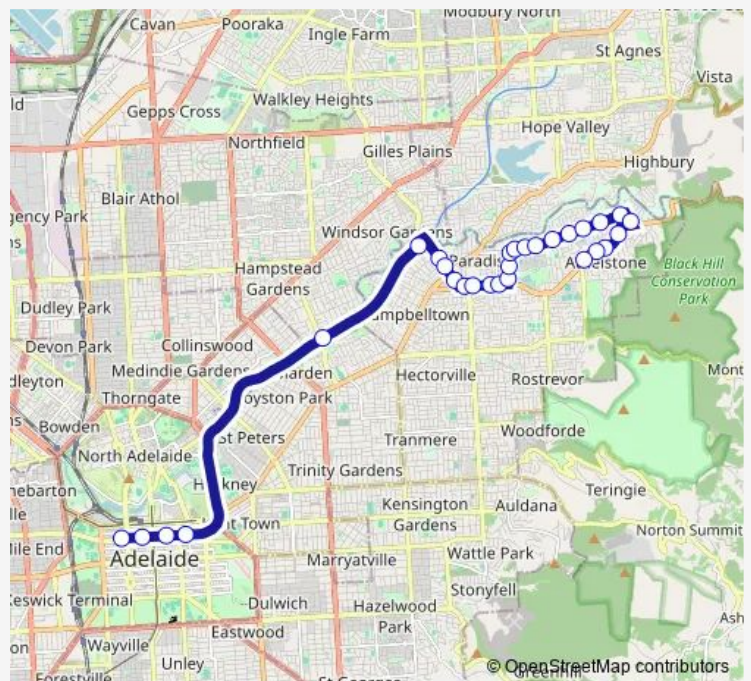

Stop H1 Grenfell St - North side

Zone B Klemzig Interchange - West side

Zone E Paradise Interchange - North West side

### Route schedule

Stop C1 Currie St - North side — Zone E Paradise Interchange - North West side

Monday	18:33
Tuesday	18:33
Wednesday	18:33
Thursday	18:33
Friday	18:33
Saturday	—
Sunday	—

### Route info

Direction: Stop C1 Currie St - North side

Stops: 6

Trip Duration: 0 hour 19 min

578 — Newton and Athelstone to City

## Direction

Stop C1 Currie St - North side — Stop 34 Gorge Rd - South East side

29 stops

[Open route schedule](#)

Stop C1 Currie St - North side

Stop D4 Currie St - North side

Stop G2 Grenfell St - North side