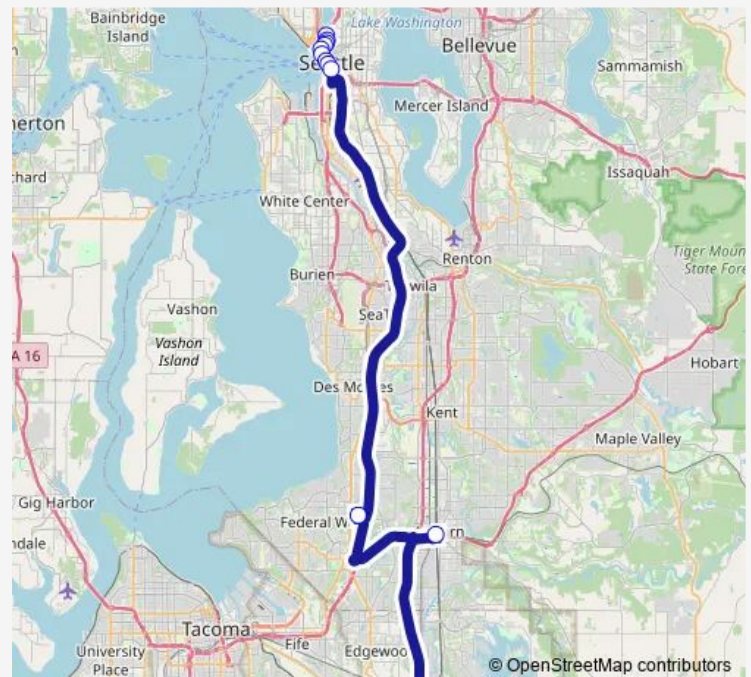

### Direction

Fairview Ave N & Thomas St — Puyallup Station - Bay 3

13 stops

[Open route schedule](#)

Fairview Ave N & Thomas St

Boren Ave & Virginia St

Stewart St & 9th Ave

Stewart St & 7th Ave

Stewart St & 3rd Ave

2nd Ave & Pike St

2nd Ave & Marion St

2nd Ave & James St

2nd Ave Ext & Jackson St S

Federal Way TC - Bay 2

Auburn Station - Bay 4

Sumner Station - Bay 2

### Route schedule

Fairview Ave N & Thomas St — Puyallup Station - Bay 3

Monday 04:56-22:50

Tuesday 04:56-22:50

Wednesday 04:56-22:50

Thursday 04:56-22:50

Friday 04:56-22:50

Saturday 07:43-22:43

### Route info

Direction: Fairview Ave N & Thomas St

Stops: 13

Trip Duration: 1 hour 26 min

578 — Puyallup - Seattle

**Direction**

Puyallup Station - Bay 3 — Eastlake Ave E &amp; Stewart St

11 stops