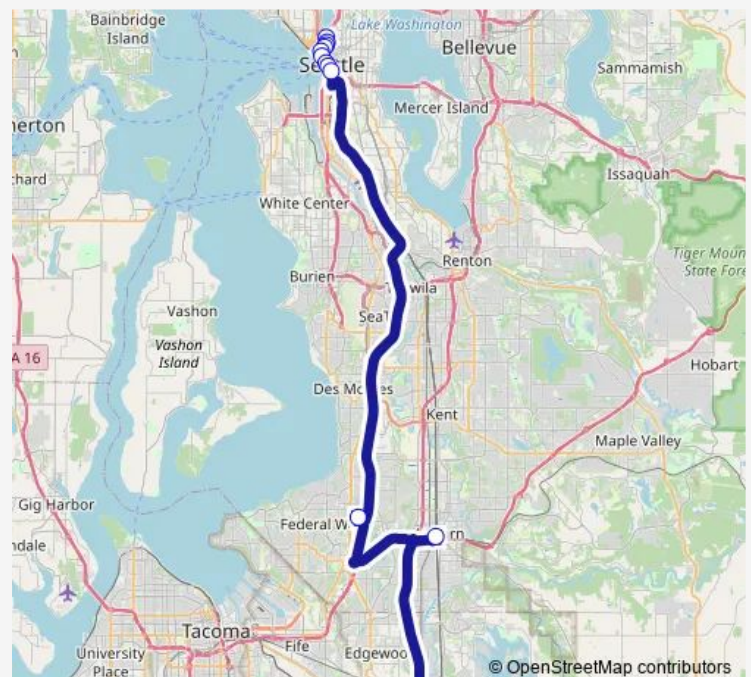

Seneca St & 5th Ave

4th Ave & University

4th Ave & Pine St

Olive Wy & 6th Ave

Howell St & 9th Ave

Howell St & Yale Ave

Eastlake Ave E & Stewart St

### Route schedule

Puyallup Station - Bay 3 — Eastlake Ave E & Stewart St

Monday 07:22-21:08

Tuesday 07:22-21:08

Wednesday 07:22-21:08

Thursday 07:22-21:08

Friday 07:22-21:08

Saturday 06:01-21:01

### Route info

Direction: Puyallup Station - Bay 3

Stops: 11

Trip Duration: 1 hour 45 min

578 — Puyallup - Seattle

**Direction**

Fairview Ave N &amp; Thomas St — Puyallup Station - Bay 3

13 stops

## Route schedule

Fairview Ave N &amp; Thomas St — Puyallup Station - Bay 3

Monday 04:56-22:50

Tuesday 04:56-22:50

Wednesday 04:56-22:50

Thursday 04:56-22:50

Friday 04:56-22:50

Saturday 07:43-22:43