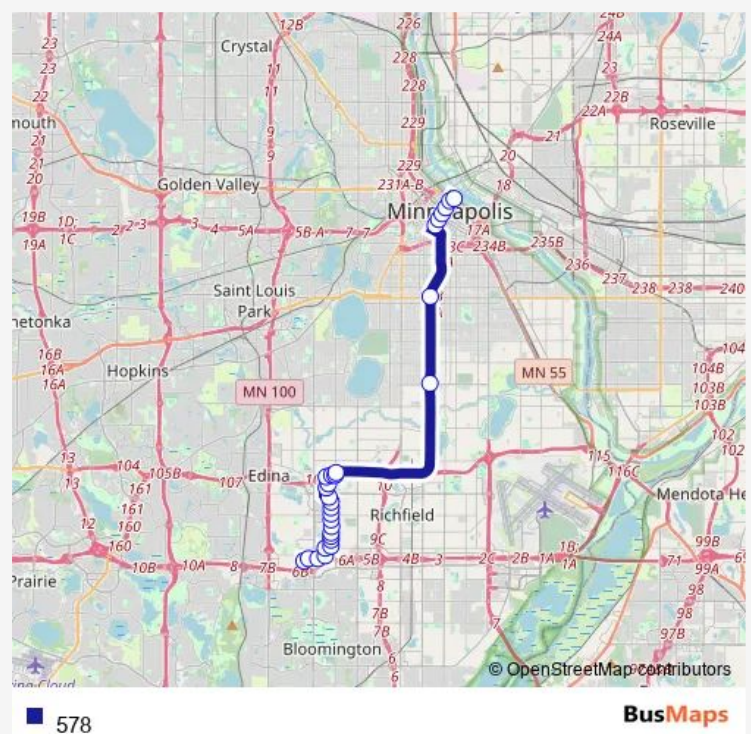

Wednesday 06:45-07:45

Thursday 06:45-07:45

Friday 06:45-07:45

Saturday —

Sunday —

Route info

Direction: Johnson Ave & 78th St / Minnesota

Stops: 29

Trip Duration: 0 hour 37 min

I-35W & 46th St Station

I-35W & Lake St Station

2nd Ave S & 11th St - Stop Group G

2nd Ave S & 9th St - Stop Group G

2nd Ave S & 7th St - Stop Group G

2nd Ave S & 5th St - Stop Group G

2nd Ave S & Washington Ave S

2nd St S & 3rd Ave S

Direction

2nd St S & 3rd Ave S — Johnson Ave & 78th St / Minnesota

31 stops

[Open route schedule](#)

2nd St S & 3rd Ave S

Marquette Ave & 2nd St S

Marquette Ave & 4th St - Stop Group D

Marquette Ave & 6th St - Stop Group D

Marquette Ave & 8th St - Stop Group D

Marquette Ave & 10th St - Stop Group D

12th St S & 2nd Ave / 3rd Ave S

I-35W & Lake St Station