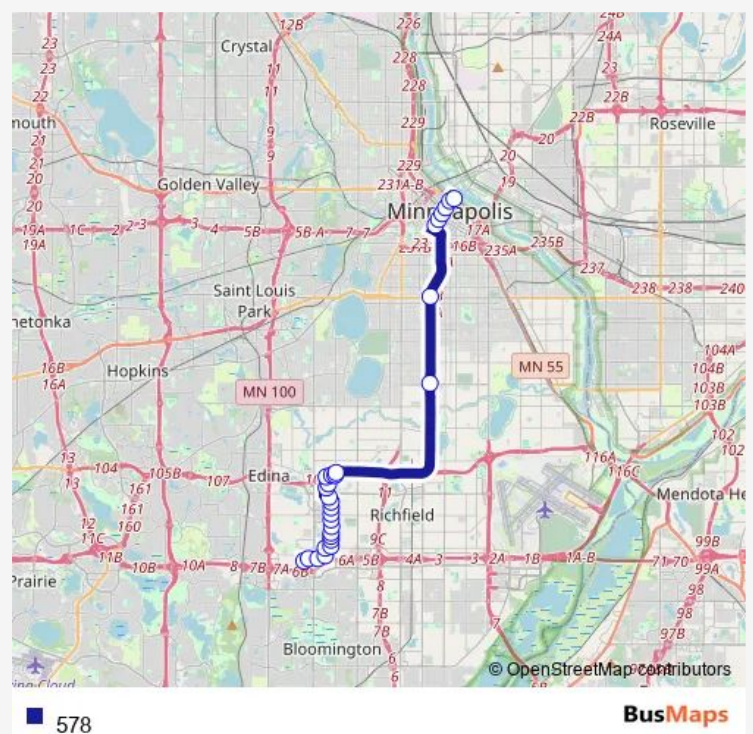

Wednesday 06:45-07:45

Thursday 06:45-07:45

Friday 06:45-07:45

Saturday —

Sunday —

Route info

Direction: Johnson Ave & 78th St / Minnesota

Stops: 29

Trip Duration: 0 hour 37 min

I-35W & 46th St Station

I-35W & Lake St Station

2nd Ave S & 11th St - Stop Group G

2nd Ave S & 9th St - Stop Group G

2nd Ave S & 7th St - Stop Group G

2nd Ave S & 5th St - Stop Group G

2nd Ave S & Washington Ave S

2nd St S & 3rd Ave S

Direction

2nd St S & 3rd Ave S — Johnson Ave & 78th St / Minnesota

31 stops

[Open route schedule](#)

2nd St S & 3rd Ave S

Marquette Ave & 2nd St S

Marquette Ave & 4th St - Stop Group D

Marquette Ave & 6th St - Stop Group D

Marquette Ave & 8th St - Stop Group D

Marquette Ave & 10th St - Stop Group D

12th St S & 2nd Ave / 3rd Ave S

I-35W & Lake St Station