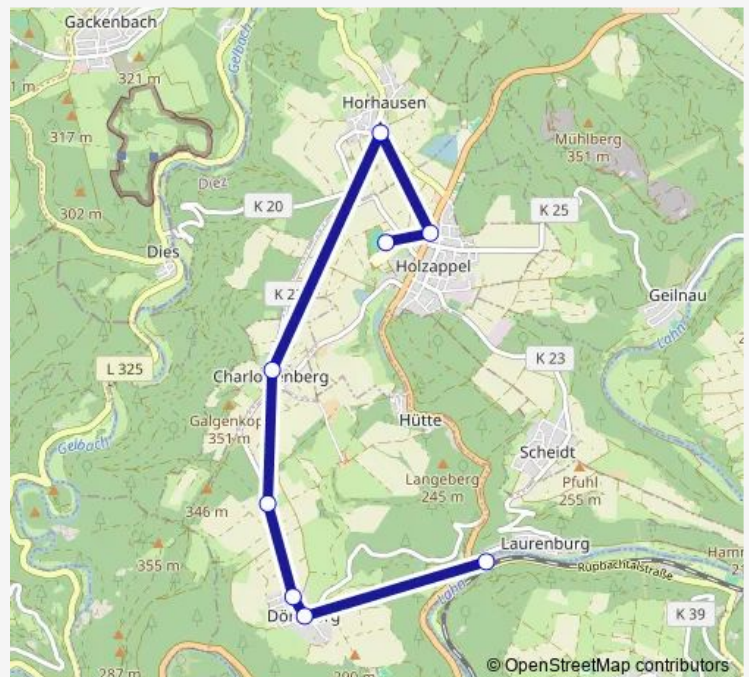

Friday 16:39

Saturday —

Sunday —

Route info

Direction: Holzappel Esterauschule

Stops: 6

Trip Duration: 0 hour 12 min

Direction

Friday 12:35

Saturday —

Sunday —

Route info

Direction: Laurenburg Bahnhof

Stops: 5

Trip Duration: 0 hour 11 min

Direction

Route info

Direction: Dörnberg Kindergarten

Stops: 3

Trip Duration: 0 hour 11 min

Direction

Holzappel Kindergarten — Dörnberg Weiherstraße

6 stops

[Open route schedule](#)

Wednesday 07:54

Thursday 07:54

Friday 07:54

Saturday —

Sunday —

Route info

Direction: Horhausen (b. Holzappel) Wilhelmstraße

Stops: 6