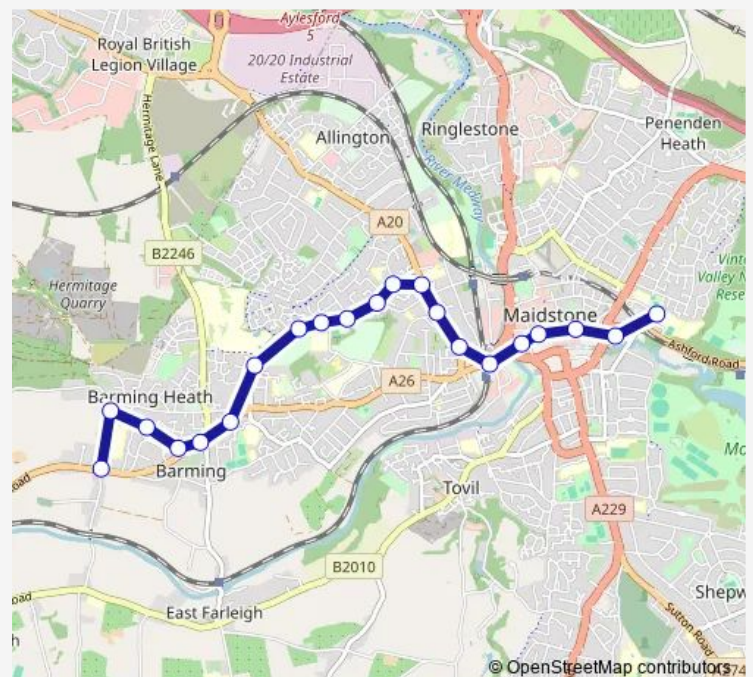

The Cannon

Maidstone West Railway Station

Bedford Place

Bower Mount Road

Somerfield Hospital

Queen's Avenue

Court Drive

Shaftesbury Drive

### Route schedule

Invicta Girls' Grammar School — The Bull

Monday 15:37

Tuesday 15:37

Wednesday 15:37

Thursday 15:37

Friday 15:37

Saturday —

### Route info

Direction: Invicta Girls' Grammar School

Stops: 21

Trip Duration: 0 hour 36 min

■ 578 — Maidstone - Barming