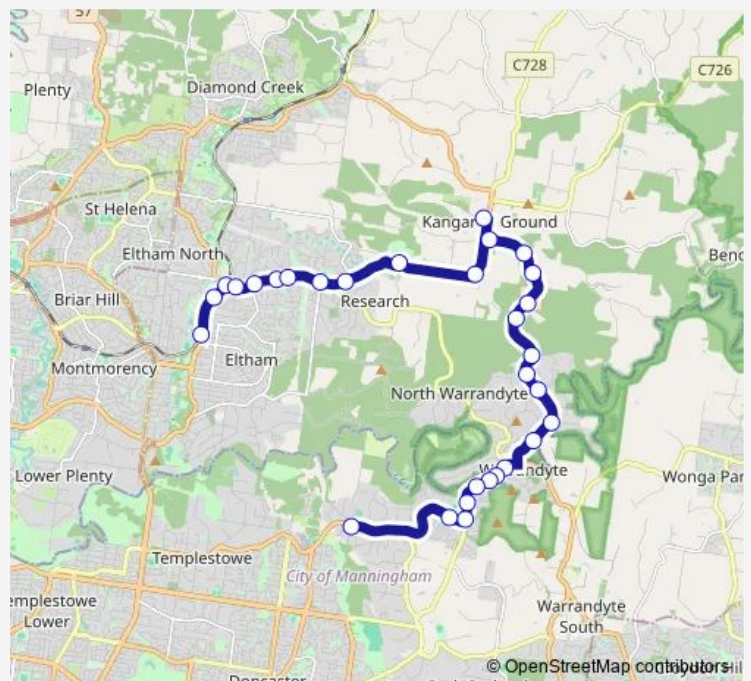

360 Kangaroo Ground-Warrandyte Rd (Kangaroo Ground)

355 Kangaroo Ground-Warrandyte Rd (Kangaroo Ground)

Yeomans Rd/Kangaroo Ground-Warrandyte Rd (Kangaroo Ground)

Bellbird Lane/Kangaroo Ground-Warrandyte Rd (Kangaroo Ground)

Pigeon Bank Rd/Kangaroo Ground-Warrandyte Rd (North Warrandyte)

**Route schedule**

Eltham Station/Main Rd (Eltham) — Warrandyte High School/Heidelberg-Warrandyte Rd (Warrandyte)

Monday	06:25-21:10
Tuesday	06:25-20:40
Wednesday	06:25-20:40
Thursday	06:25-20:40
Friday	06:25-20:40
Saturday	07:04-21:10
Sunday	09:03-21:10

**Route info**

Direction: Eltham Station/Main Rd (Eltham)

Stops: 30

Trip Duration: 0 hour 38 min

578 — Eltham Station - Warrandyte

Floods Rd/Kangaroo Ground-Warrandyte Rd (North Warrandyte)

Blooms Rd/Kangaroo Ground-Warrandyte Rd (North Warrandyte)

## Direction

Warrandyte High School (Warrandyte) — Eltham Station/Main Rd (Eltham)

31 stops

[Open route schedule](#)

Warrandyte High School (Warrandyte)

Warrandyte Reserve/Heidelberg-Warrandyte Rd (Warrandyte)