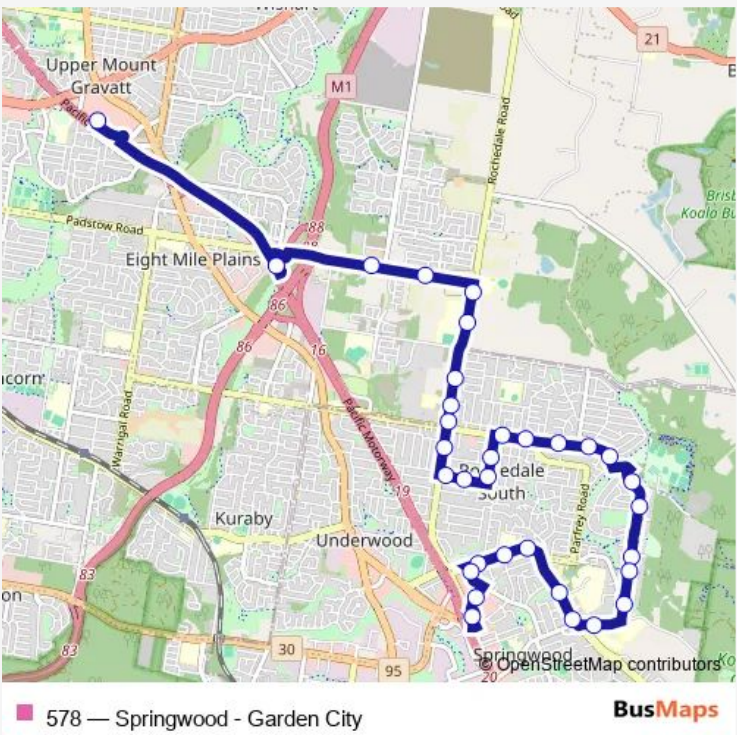

Bus 578 Springwood - Garden City

[Go to website](#)

Direction
 Garden City Shopping Centre station, stop E — Springwood station, platform 1
 33 stops
[Open route schedule](#)

- Garden City Shopping Centre station, stop E
- Eight Mile Plains station, platform 2
- Miles Platting Rd at Gardner Rd
- Miles Platting Rd at Brilliant Place
- Rochedale Rd near Miles Platting Rd
- Rochedale Rd at Redeemer Lutheran College
- Rochedale Rd near Packman Ave
- Rochedale Rd near Fielding Dr
- Rochedale Rd near Underwood Rd
- Rochedale Rd near Sunningdale Ave
- Greenview Ave near Esma St
- Greenview Ave near Justora St
- Koobil St near Esma St
- Koobil St near Binnalong St
- Underwood Rd near Winston St
- Underwood Rd near Woodlands Dr
- Underwood Rd near Lancelot St
- Underwood Rd near Kiato St
- Underwood Rd near Belmore Dr
- Exilis St near Finfoot St
- Exilis St near Minutus St

Route schedule
 Garden City Shopping Centre station, stop E — Springwood station, platform 1

Monday	07:45-16:15
Tuesday	07:45-16:15
Wednesday	07:45-16:15
Thursday	07:45-16:15
Friday	07:45-16:15
Saturday	10:15-18:15
Sunday	—

Route info
 Direction: Garden City Shopping Centre station, stop E
 Stops: 33
 Trip Duration: 0 hour 27 min

Exilis St near Jules Ave

Exilis St near Evette Cl

Exilis St near Kent Cl

Dennis Rd near Springwood Rd

Route info

Direction: Springwood station, platform 1

Stops: 35

Trip Duration: 0 hour 30 min

Rochedale Rd near Rangeview St

Rochedale Rd near Sunningdale Ave

Rochedale Rd at Underwood Rd

Rochedale Rd near Fielding Dr