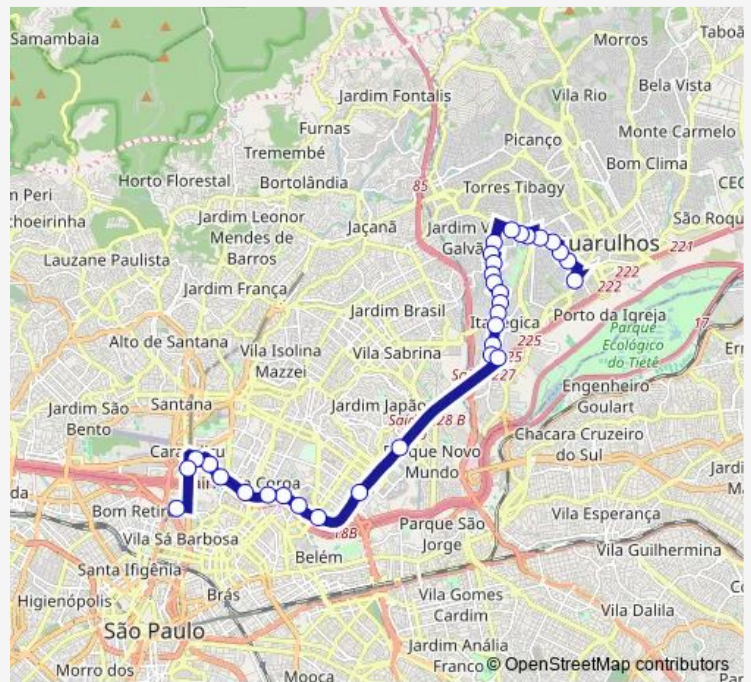

Bus 578 Guarulhos (Vila Moreira) - SAO Paulo (Metro Armenia)

[Go to website](#)

Direction
 Rua Pedro Vicente 99 — Avenida Antonio Iervolino 202 - Vila Augusta Guarulhos - SP 07021-160 Brasil

45 stops

[Open route schedule](#)

Route schedule

Rua Pedro Vicente 99 — Avenida Antonio Iervolino 202 - Vila Augusta Guarulhos - SP 07021-160 Brasil

Monday	00:30-23:45
Tuesday	00:30-23:45
Wednesday	00:30-23:45
Thursday	00:30-23:45
Friday	00:30-23:45
Saturday	00:35-22:55
Sunday	00:35-22:55

Route info

Direction: Rua Pedro Vicente 99

Stops: 45

Trip Duration: 1 hour 10 min

578 — Guarulhos (Vila Moreira) - SAO Paulo (Metro Armenia)

Rua Ciro Soares de Almeida 706 - Parada Novo Mundo III
- Jardim Andarai Sao Paulo - SP 02147-090 Brasil

Thursday 04:35-23:50

Friday 04:35-23:50

Saturday 05:00-23:50

Sunday 05:00-23:50

Route info

Direction: Avenida Antonio Iervolino 202 - Vila Augusta Guarulhos - SP 07021-160 Brasil

Stops: 32

Trip Duration: 1 hour 0 min