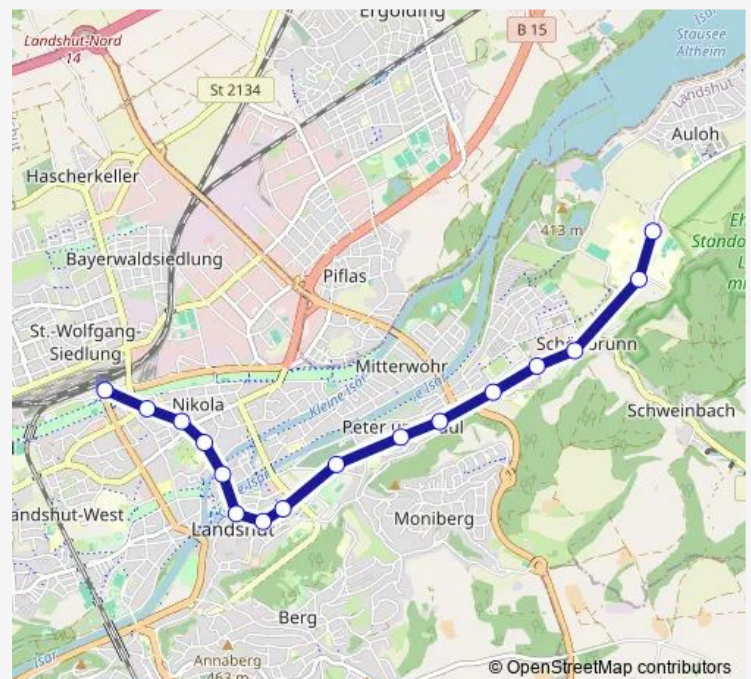

Landshut, Schloß Schönbrunn

Landshut, Messepark

Landshut, Alte Kaserne

Landshut, Konrad-Adenauer-Straße

Landshut, Herzog-Georg-Platz

Landshut, Hauptfriedhof

Landshut, Maximilianstraße

Landshut, Regierungsplatz

Landshut, Altstadt

Landshut, Zweibrückenstraße

Landshut, Bismarckplatz

Landshut, Kennedy-Platz

Landshut, Ludmillastraße

Landshut (Bay) Hbf

Route schedule

Landshut, Am Lurzenhof — Landshut (Bay) Hbf

Monday 16:04

Tuesday 16:04

Wednesday 16:04

Thursday 16:04

Friday —

Saturday —

Sunday —

Route info

Direction: Landshut, Am Lurzenhof

Stops: 16

Trip Duration: 0 hour 24 min

578

BusMaps

578 Bus time schedules and route maps are available in an offline PDF at busmaps.com. Use the busmaps.com website to see live bus times, train schedule or subway schedule, and step-by-step directions for all public transit in Landshut