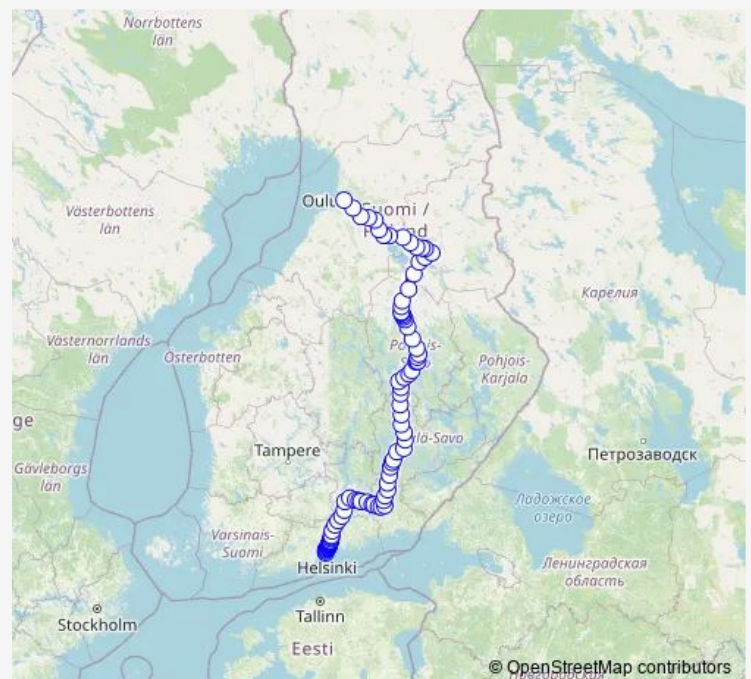

### Route schedule

Helsinki — Oulu

Monday 08:19

Tuesday 08:19

Wednesday 08:19

Thursday 08:19

Friday 08:14

Saturday 08:19

### Route info

Direction: Helsinki

Stops: 88

Trip Duration: 8 hour 26 min

■ IC 63 — Helsinki - Oulu

Sipilä

Henna

Hakosilta