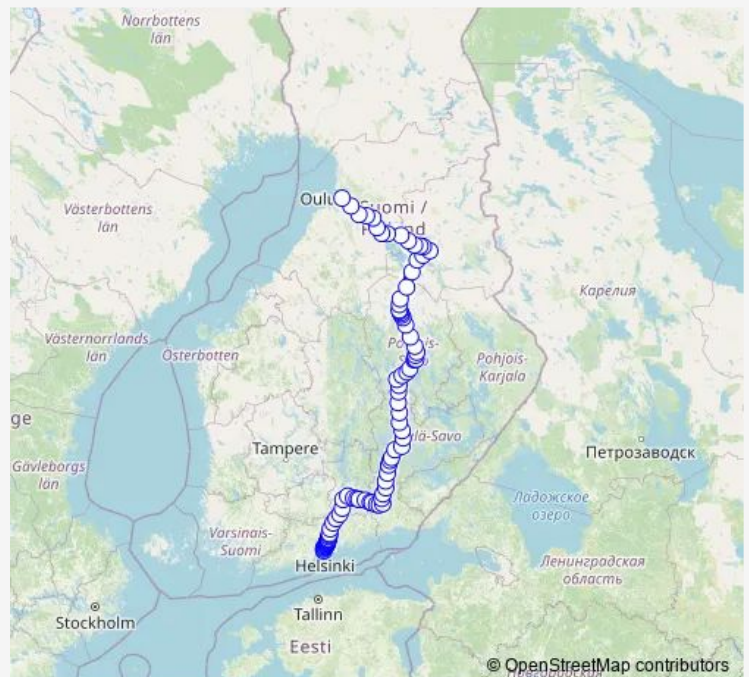

### Route schedule

Helsinki — Oulu

Monday 08:19

Tuesday 08:19

Wednesday 08:19

Thursday 08:19

Friday 08:19

Saturday 08:19

### Route info

Direction: Helsinki

Stops: 88

Trip Duration: 8 hour 26 min

■ IC 63 — Helsinki - Oulu

Sipilä

Henna

Hakosilta