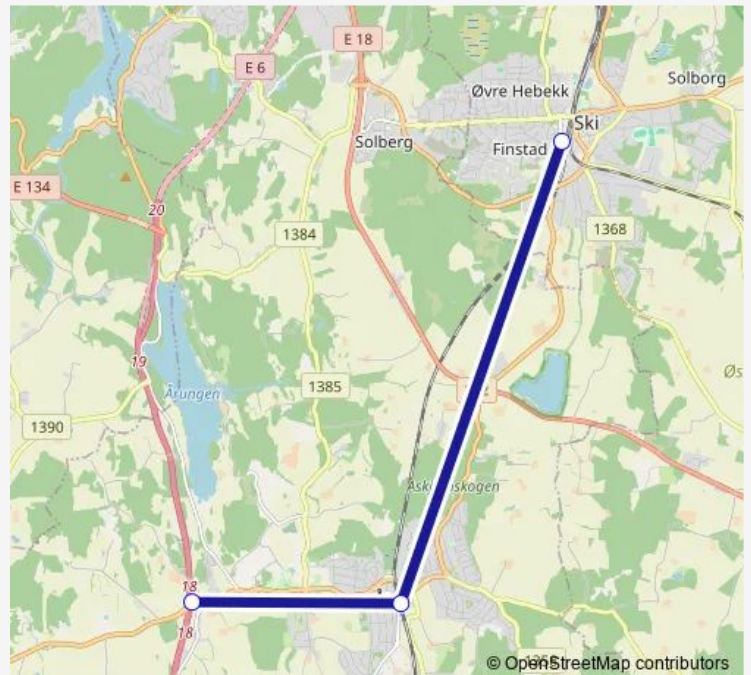

Rail RE20 Oslo S-Halden-Göteborg-Malmø (X-Border)

[Go to website](#)

**Direction**

Oslo S — Göteborg Centralstation

11 stops

[Open route schedule](#)

Oslo S

Ski stasjon

Göteborg Centralstation

Route schedule

Oslo S — Göteborg Centralstation

Monday	14:14
Tuesday	14:14
Wednesday	14:14
Thursday	14:14
Friday	14:14
Saturday	—
Sunday	14:14

Route info

Direction: Oslo S

Stops: 11

Trip Duration: 3 hour 26 min

RE20 — Oslo S-Halden-Göteborg (X-Border)