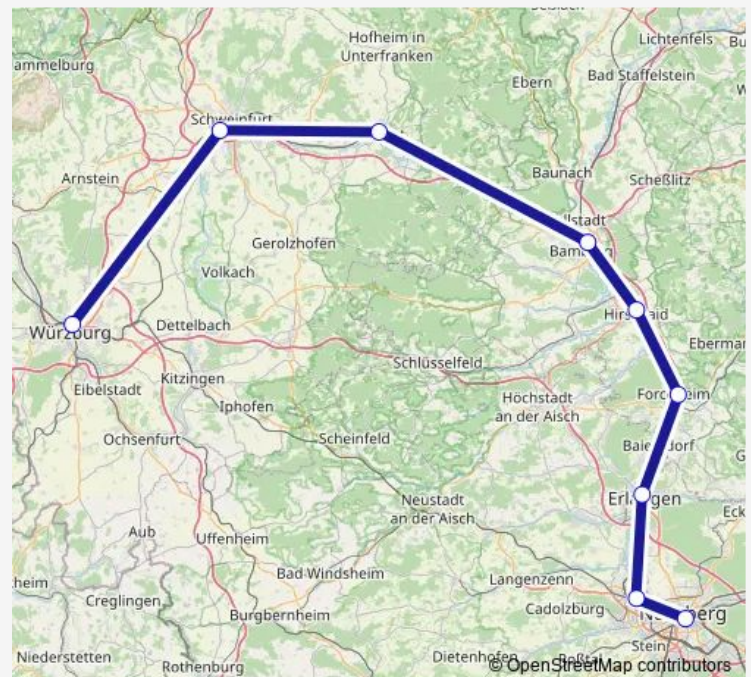

Regional Rail Service RE20

[Go to website](#)

Direction

Würzburg Hbf — Bamberg

4 stops

[Open route schedule](#)

Würzburg Hbf

Schweinfurt Hbf

Haßfurt

Bamberg

Route schedule

Würzburg Hbf — Bamberg

Monday 22:35

Tuesday 22:35

Wednesday 22:35

Thursday 22:35

Friday 22:35

Saturday 22:35

Sunday 22:35

Route info

Direction: Würzburg Hbf

Stops: 4

Trip Duration: 0 hour 55 min

■ RE20

Direction

Würzburg Hbf — Nürnberg Hbf

9 stops

[Open route schedule](#)

Würzburg Hbf

Schweinfurt Hbf

Haßfurt

Bamberg