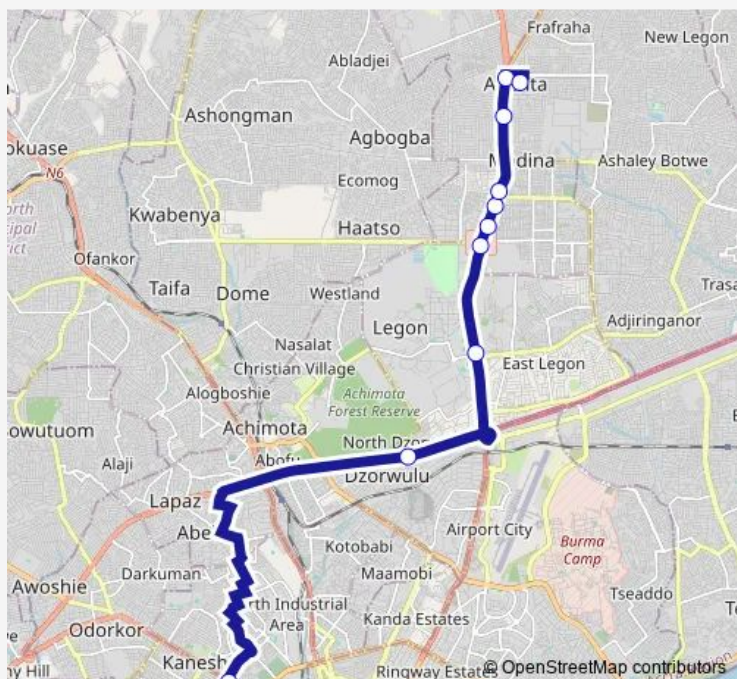

### Direction

Terminal Kaneshie Mkt Cmplx — Terminal Adenta Station

10 stops

[Open route schedule](#)

Terminal Kaneshie Mkt Cmplx

Dzorwulu Junction Station

Okponglo 275

Atomic First

Firestone

Masalachi 081

Zongo Junction 422

Sda

Weija Barrier

Terminal Adenta Station

### Route schedule

Terminal Kaneshie Mkt Cmplx — Terminal Adenta Station

Monday 10:47

Tuesday 10:47

Wednesday 10:47

Thursday 10:47

Friday 10:47

Saturday 10:47

### Route info

Direction: Terminal Kaneshie Mkt Cmplx

Stops: 10

Trip Duration: 1 hour 8 min

■ 275A — Kaneshie Mkt Cmplx to Adenta Station

275A Bus time schedules and route maps are available in an offline PDF at [busmaps.com](https://busmaps.com). Use the [busmaps.com](https://busmaps.com) website to see live bus times, train schedule or subway schedule, and step-by-step directions for all public transit in Accra