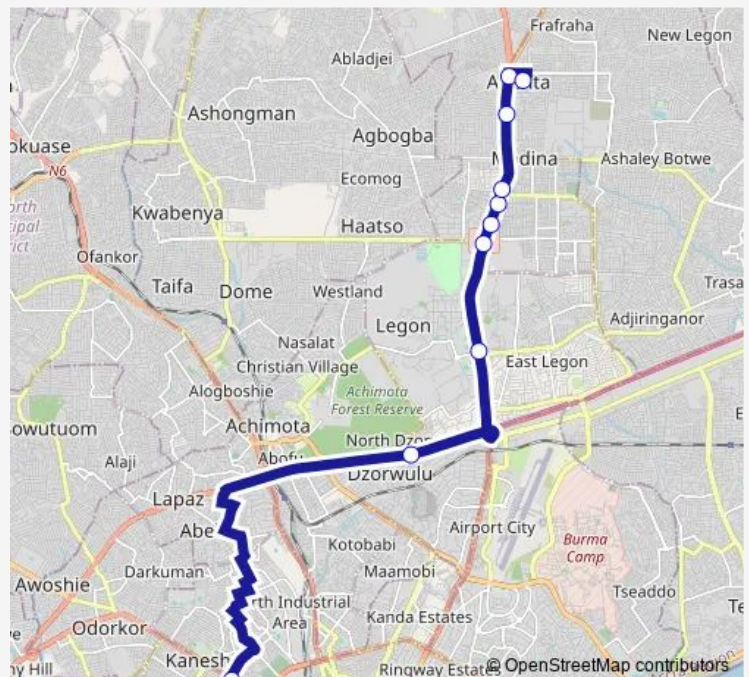

### Direction

Terminal Kaneshie Mkt Cmplx — Terminal Adenta Station

10 stops

[Open route schedule](#)

Terminal Kaneshie Mkt Cmplx

Dzorwulu Junction Station

Okponglo 275

Atomic First

Firestone

Masalachi 081

Zongo Junction 422

Sda

Ofankor Barrier

Terminal Adenta Station

### Route schedule

Terminal Kaneshie Mkt Cmplx — Terminal Adenta Station

Monday 10:47

Tuesday 10:47

Wednesday 10:47

Thursday 10:47

Friday 10:47

Saturday 10:47

### Route info

Direction: Terminal Kaneshie Mkt Cmplx

Stops: 10

Trip Duration: 1 hour 8 min

■ 275a — Kaneshie Mkt Cmplx to Adenta Station

275a Bus time schedules and route maps are available in an offline PDF at [busmaps.com](https://busmaps.com). Use the [busmaps.com](https://busmaps.com) website to see live bus times, train schedule or subway schedule, and step-by-step directions for all public transit in Accra