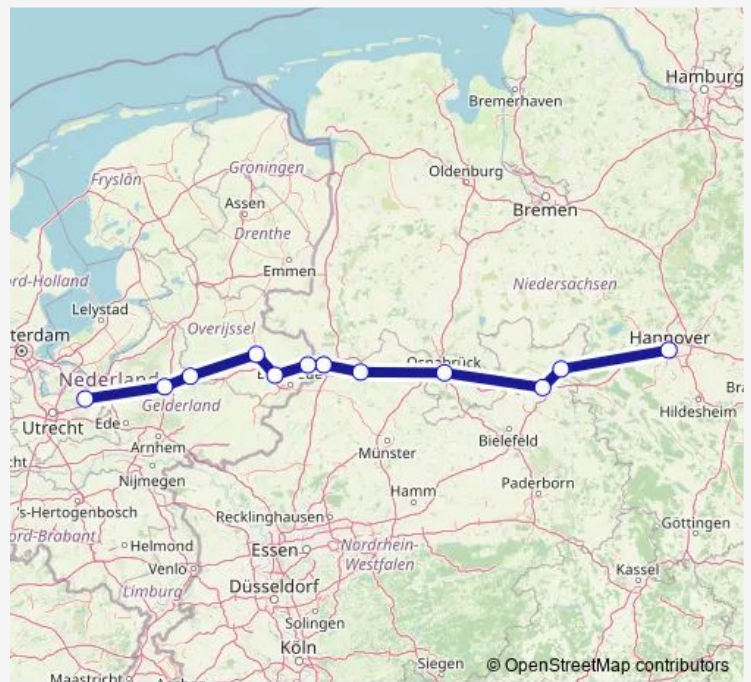

### Direction

Hannover Hbf — Amersfoort

12 stops

[Open route schedule](#)

Hannover Hbf

Minden(Westf)

Bad Oeynhausen

Osnabrück Hbf

Rheine

Bad Bentheim

Bad Bentheim(Gr)

Hengelo

Almelo

Deventer

Apeldoorn

Amersfoort

### Route schedule

Hannover Hbf — Amersfoort

Monday —

Tuesday —

Wednesday —

Thursday —

Friday —

Saturday 06:40

### Route info

Direction: Hannover Hbf

Stops: 12

Trip Duration: 3 hour 44 min

■ IC 242

IC 242 Rail time schedules and route maps are available in an offline PDF at [busmaps.com](https://busmaps.com). Use the [busmaps.com](https://busmaps.com) website to see live bus times, train schedule or subway schedule, and step-by-step directions for all public transit in Hengelo