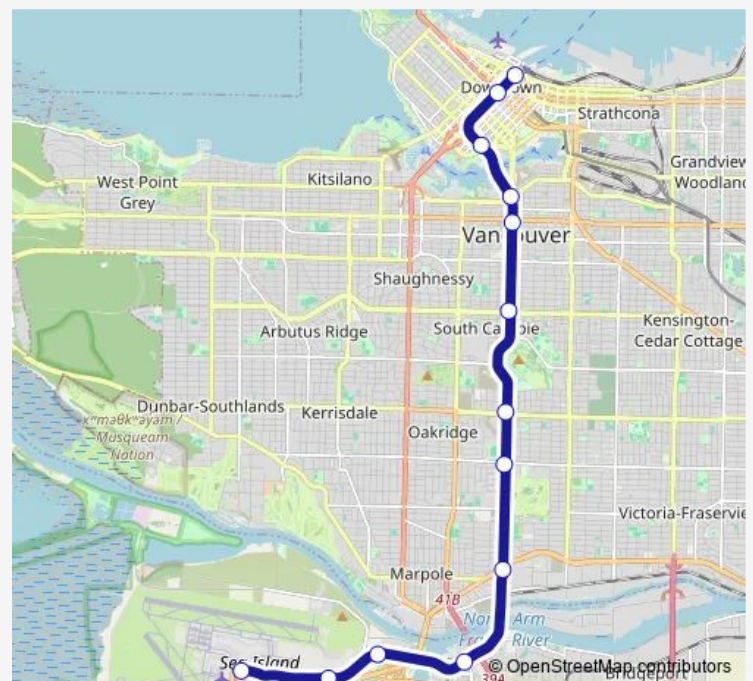

Broadway-City Hall Station @ Platform 1

Olympic Village Station @ Platform 1

Yaletown-Roundhouse Station @ Platform 1

Vancouver City Centre Station @ Platform 1

Waterfront Station @ Platform 5

Route schedule

YVR-Airport Station @ Platform 1 — Waterfront Station @ Platform 5

Monday	05:09-00:54 ⁺¹
Tuesday	05:09-00:54 ⁺¹
Wednesday	05:09-00:54 ⁺¹
Thursday	05:09-00:54 ⁺¹
Friday	05:09-00:54 ⁺¹
Saturday	05:09-00:54 ⁺¹
Sunday	05:09-00:54 ⁺¹

Route info

Direction: YVR-Airport Station @ Platform 1

Stops: 13

Trip Duration: 0 hour 27 min

Direction

Waterfront Station @ Platform 4 — Richmond-Brighouse Station @ Canada Line

14 stops

[Open route schedule](#)

Thursday 04:48-01:08⁺¹

Friday 04:48-01:08⁺¹

Saturday 04:48-01:08⁺¹

Sunday 04:48-01:08⁺¹

Route info

Direction: Waterfront Station @ Platform 4

Stops: 13

Trip Duration: 0 hour 26 min