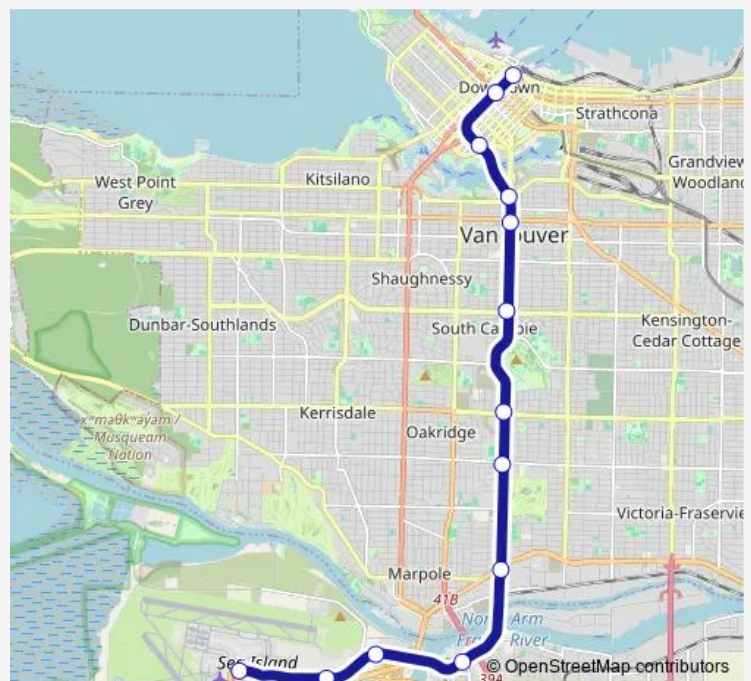

Olympic Village Station @ Platform 1

Yaletown-Roundhouse Station @ Platform 1

Vancouver City Centre Station @ Platform 1

Waterfront Station @ Platform 5

Route schedule

YVR-Airport Station @ Platform 1 — Waterfront Station @ Platform 5

Monday	05:09-00:54 ⁺¹
Tuesday	05:09-01:54 ⁺¹
Wednesday	05:09-00:54 ⁺¹
Thursday	05:09-00:54 ⁺¹
Friday	05:09-00:54 ⁺¹
Saturday	05:09-00:54 ⁺¹
Sunday	05:09-00:54 ⁺¹

Route info

Direction: YVR-Airport Station @ Platform 1

Stops: 13

Trip Duration: 0 hour 26 min

Direction

Waterfront Station @ Platform 4 — Richmond-Brighouse Station @ Canada Line

14 stops

[Open route schedule](#)

Waterfront Station @ Platform 4

Vancouver City Centre Station @ Platform 2

Direction: Waterfront Station @ Platform 4

Stops: 13

Trip Duration: 0 hour 26 min

Canada Line Metro time schedules and route maps are available in an offline PDF at busmaps.com. Use the busmaps.com website to see live bus times, train schedule or subway schedule, and step-by-step directions for all public transit in Richmond