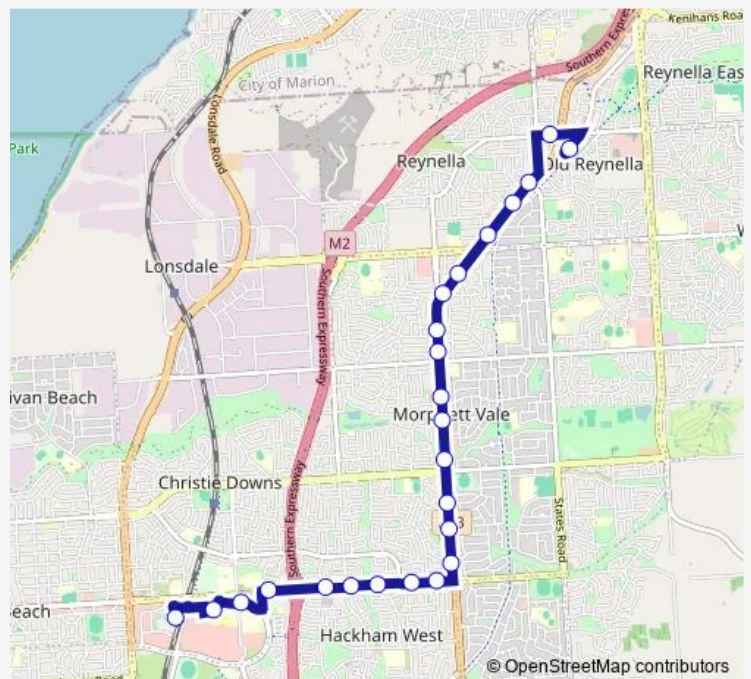

Stop 61 Beach Rd - North side

Stop 60 Beach Rd - North side

Stop 59 Beach Rd - North side

Stop 58 Main South Rd - West side

Stop 57 Main South Rd - West side

Stop 56 Main South Rd - West side

Stop 55 Main South Rd - West side

Stop 54 Main South Rd - West side

Stop 53 Main South Rd - West side

Stop 52 Main South Rd - West side

Stop 51 Main South Rd - West side

Stop 50 Main South Rd - North West side

Stop 49 Main South Rd - North West side

Stop 48 Main South Rd - North West side

Route schedule

Zone G Noarlunga Centre Interchange - East side — Zone B Old Reynella Interchange

Monday	23:07-24:00
Tuesday	23:07-24:00
Wednesday	23:07-24:00
Thursday	23:07-24:00
Friday	23:07-24:00
Saturday	—
Sunday	—

Route info

Direction: Zone G Noarlunga Centre Interchange - East side

Stops: 24

Trip Duration: 0 hour 17 min

Stop 47 Main South Rd - North West side

Stop 46 Main South Rd - North West side

Stop 45A Grant Rd - North side