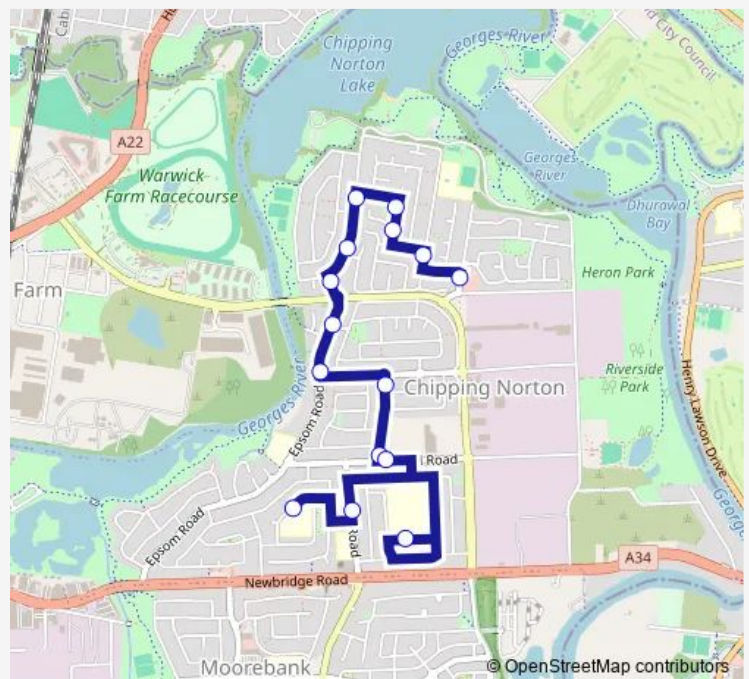

### Route schedule

Ernest Av Opp Market Plaza — Newbridge Heights Public School, Lewin Cres

Monday 08:20

Tuesday 08:20

Wednesday 08:20

Thursday 08:20

Friday 08:20

Saturday —

### Route info

Direction: Ernest Av Opp Market Plaza

Stops: 15

Trip Duration: 0 hour 19 min

S607 School Bus time schedules and route maps are available in an offline PDF at [busmaps.com](https://busmaps.com). Use the [busmaps.com](https://busmaps.com) website to see live bus times, train schedule or subway schedule, and step-by-step directions for all public transit in Liverpool