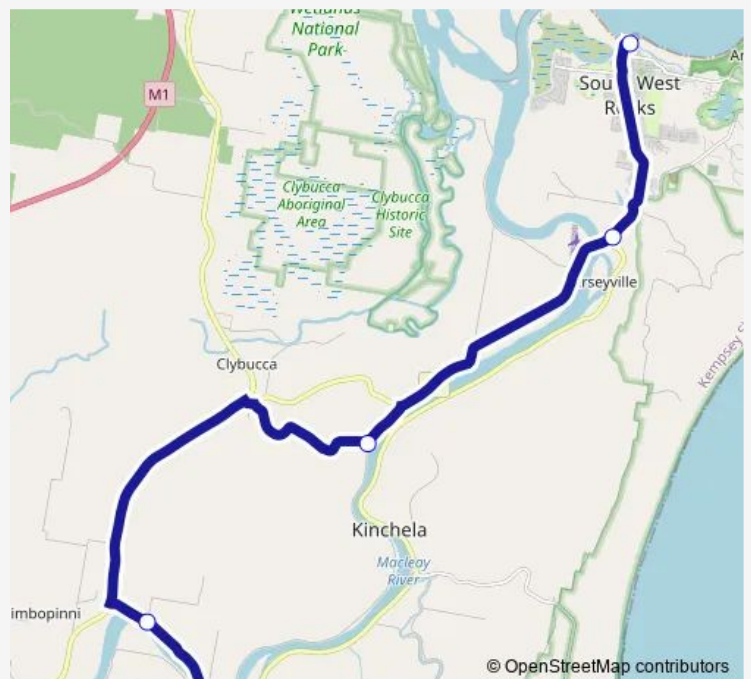

School Bus S607 Smithtown PS to South West Rocks

[Go to website](#)

Direction

Smithtown Public School, Cannane St — Horseshore Bay Beach Park, Livingstone St

5 stops

[Open route schedule](#)

Smithtown Public School, Cannane St

Smithtown Rd At Two Hills Lane

Summer Island Way At Croads Lane

South West Rocks Rd At Plummers Lane

Horseshore Bay Beach Park, Livingstone St

Route schedule

Smithtown Public School, Cannane St — Horseshore Bay Beach Park, Livingstone St

Monday	15:26
Tuesday	15:26
Wednesday	15:26
Thursday	15:26
Friday	15:26
Saturday	—
Sunday	—

Route info

Direction: Smithtown Public School, Cannane St

Stops: 5

Trip Duration: 0 hour 30 min

S607 — Smithtown PS to South West Rocks