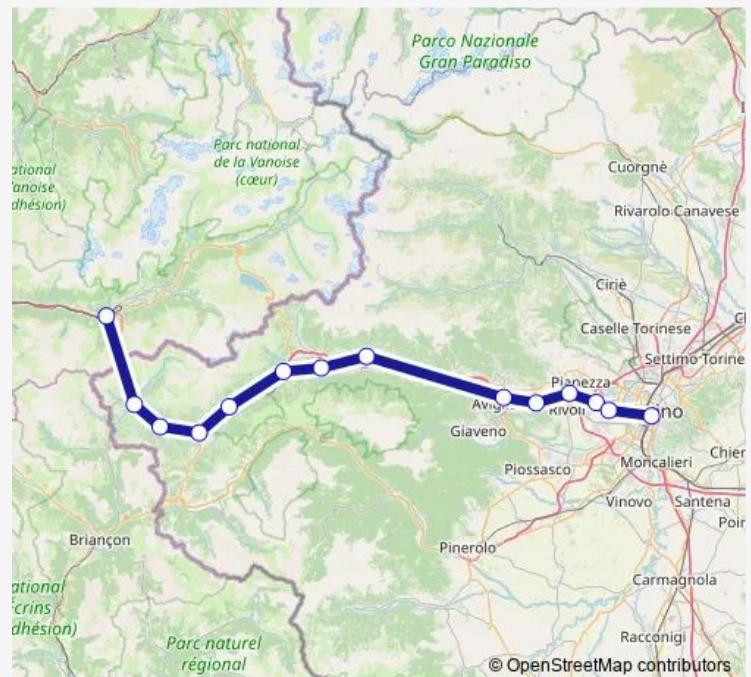

### Direction

Beaulard F.S. — Torino Porta Nuova F.S.

13 stops

[Open route schedule](#)

Beaulard F.S.

Oulx-Cesana-Claviere-Sestriere F.S.

Salbertrand F.S.

Chiomonte F.S.

### Route schedule

Beaulard F.S. — Torino Porta Nuova F.S.

Monday	—
Tuesday	10:55-18:55
Wednesday	—
Thursday	—
Friday	—
Saturday	—
Sunday	10:55-18:55

### Route info

Direction: Beaulard F.S.

Stops: 13

Trip Duration: 1 hour 20 min

## Direction

Modane F.S. — Torino Porta Nuova F.S.

14 stops

[Open route schedule](#)

Modane F.S.

Bardonecchia F.S.

Beaulard F.S.

Oulx-Cesana-Claviere-Sestriere F.S.