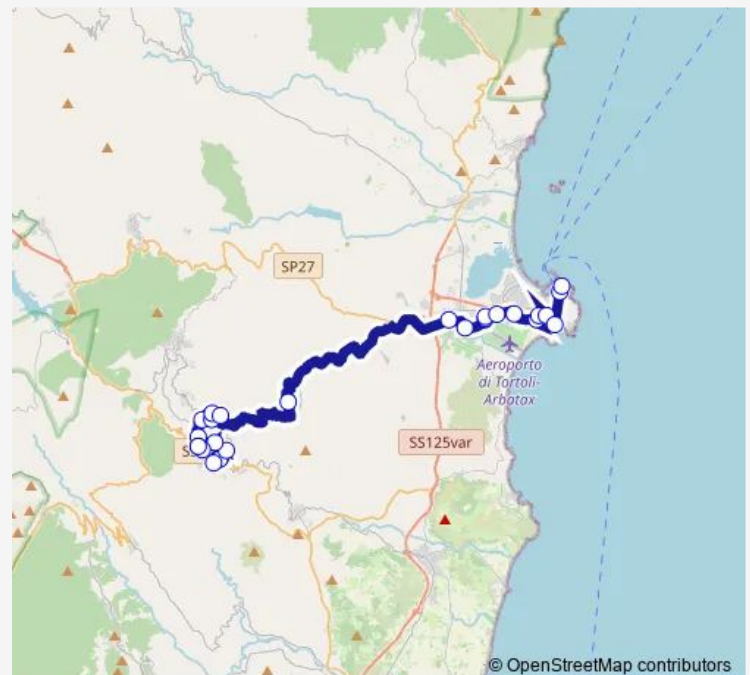

Lanusei Piazza Mameli

Route schedule

Arbatax Porto — Lanusei Stazione

Monday	08:32-18:22
Tuesday	08:32-18:22
Wednesday	08:32-18:22
Thursday	08:32-18:22
Friday	08:32-18:22
Saturday	08:32-18:22
Sunday	—

Route info

Direction: Arbatax Porto

Stops: 22

Trip Duration: 0 hour 55 min

Direction

Lanusei Stazione — Arbatax Porto

25 stops

[Open route schedule](#)

Lanusei Stazione

Route schedule

Lanusei Stazione — Arbatax Porto

Monday 07:31-19:24

Tuesday 07:31-19:24

Wednesday 07:31-19:24

Thursday 07:31-19:24

Friday 07:31-19:24

Saturday 07:31-19:24

Sunday —

Route info

Direction: Lanusei Stazione

Stops: 25

Trip Duration: 1 hour 10 min

Direction

Ilbono Municipio — Tortoli' VIA Scorcu

5 stops