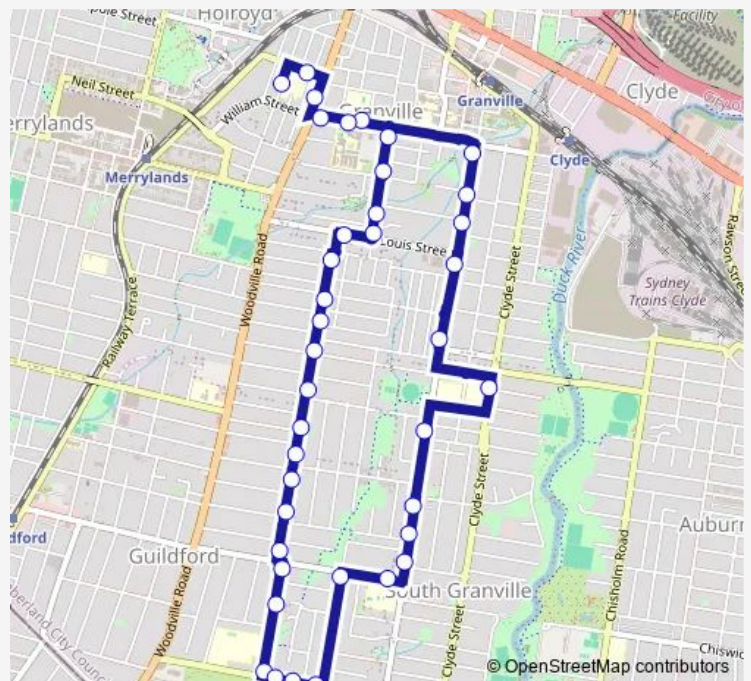

School Bus S443 Granville to Delany College via Guildford

[Go to website](#)

Direction

Granville Public School, William St — Delany College, Bennalong St

39 stops

[Open route schedule](#)

- Granville Public School, William St
- The Avenue Before Queen St
- The Avenue Opp Tafe South Western Sydney Children's Centre
- The Avenue After John St
- The Avenue At Louis St
- Louis St At Excelsior St
- Excelsior St After Meadows St
- Excelsior St At Farnell St
- Excelsior St At Augustus St
- Excelsior St At Lackey St
- Excelsior St Opp Kimberley St
- Excelsior Street Reserve, Excelsior St
- Excelsior St Opp Linthorne St
- Excelsior St Opp Constance St
- Excelsior St Opp Wynyard St
- Excelsior St After Bright St
- Excelsior St After Guildford Rd
- Excelsior St After Willoughby St
- Excelsior St At Rawson Rd
- Rawson Rd After Excelsior St

Route schedule

Granville Public School, William St — Delany College, Bennalong St

Monday	07:55
Tuesday	07:55
Wednesday	07:55
Thursday	07:55
Friday	07:55
Saturday	—
Sunday	—

Route info

Direction: Granville Public School, William St

Stops: 39

Trip Duration: 0 hour 30 min

S443 — Granville to Delany College via Guildford

Rawson Rd Before Bligh St

Rawson Rd At Robertson St

Robertson St At Guildford Rd

Guildford Rd Opp Blaxcell Street Public School

Blaxcell St At John St

Blaxcell St At Elizabeth St

Blaxcell St Before William St

Granville Tafe, Wiliam St

William St Before Woodville Rd

Woodville Rd Opp Daniel St

Holy Trinity Parish Granville, Randle St

Delany College, Bennalong St