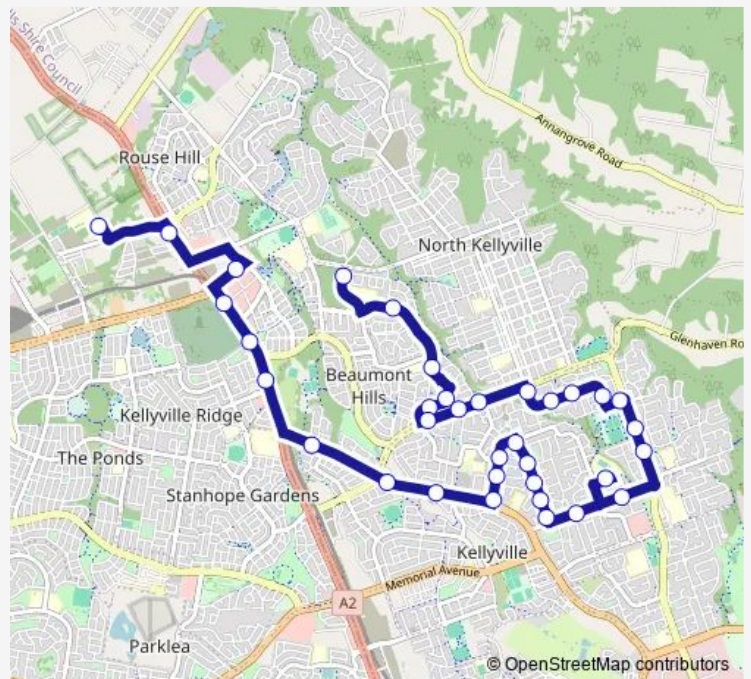

School Bus 2167 Mungerie Rd after Guardian Ave to Rouse Hill Anglican College via Kellyville Hs

[Go to website](#)

**Direction**

Mungerie Rd After Guardian Av — Rouse Hill Anglican College

35 stops

[Open route schedule](#)

- Mungerie Rd After Guardian Av
- Brampton Dr At Tellicherry Cct
- Brampton Dr Opp Mayda Pl
- Brampton Dr After Iwan Pl
- Brampton Dr At Stafford Way
- Samantha Riley Dr After Brampton Dr
- Samantha Riley Dr Opp Poole Rd
- Samantha Riley Dr Opp Redden Dr
- James Mileham Dr After Samantha Riley Dr
- James Mileham Dr Before Patya Cct
- James Mileham Dr After Fortune Gr
- James Mileham Dr Before Carlisle Cres
- Marella Av At Green Rd
- 53 Green Rd
- Ted Pike Reserve, Green Rd
- President Rd Opp Queensbury Av
- Kellyville High School, Queensbury Av
- President Rd Opp Trinity Av
- Greenwood Rd After President Rd
- Greenwood Rd Before Annabelle Cres

Route schedule

Mungerie Rd After Guardian Av — Rouse Hill Anglican College

Monday	07:38
Tuesday	07:38
Wednesday	07:38
Thursday	07:38
Friday	07:38
Saturday	—
Sunday	—

Route info

Direction: Mungerie Rd After Guardian Av

Stops: 35

Trip Duration: 0 hour 56 min

2167 — Mungerie Rd after Guardian Ave to Rouse Hill Anglican College via Kellyville Hs

Greenwood Rd Opp Greenwood Road Reserve

Greenwood Rd Opp Kinarra Av

Greenwood Rd Before Acres Rd