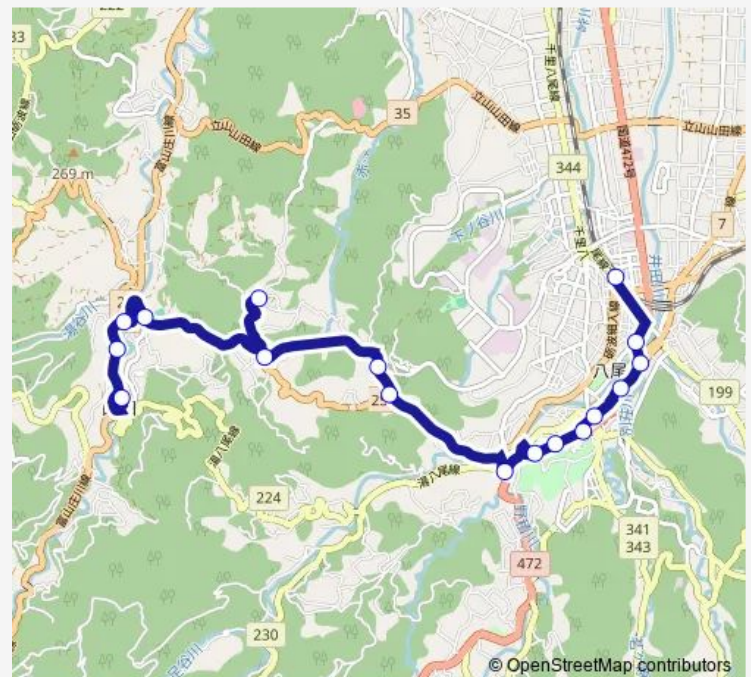

山田中核型地区センター前 — 八尾駅

Monday 06:58-17:19

Tuesday 06:58-17:19

Wednesday 06:58-17:19

Thursday 06:58-17:19

Friday 06:58-17:19

Saturday 06:58-15:59

Sunday 09:19-15:11

Route info

Direction: 山田中核型地区センター前

Stops: 17

Trip Duration: 0 hour 25 min

山田八尾線 (八尾駅行き)

山田八尾線 (八尾駅行き) Bus time schedules and route maps are available in an offline PDF at busmaps.com. Use the busmaps.com website to see live bus times, train schedule or subway schedule, and step-by-step directions for all public transit in Toyama