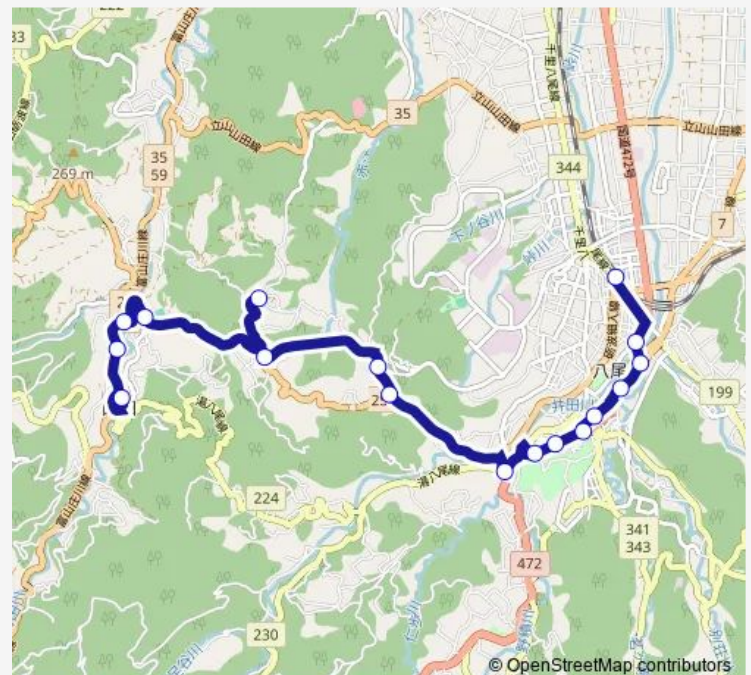

山田中核型地区センター前 — 八尾駅

Monday 06:58-17:19

Tuesday 06:58-17:19

Wednesday 06:58-17:19

Thursday 06:58-17:19

Friday 06:58-17:19

Saturday 06:58-15:59

Sunday 09:19-15:11

Route info

Direction: 山田中核型地区センター前

Stops: 17

Trip Duration: 0 hour 25 min

山田八尾線 (八尾駅行き)

山田八尾線 (八尾駅行き) Bus time schedules and route maps are available in an offline PDF at busmaps.com. Use the busmaps.com website to see live bus times, train schedule or subway schedule, and step-by-step directions for all public transit in Toyama