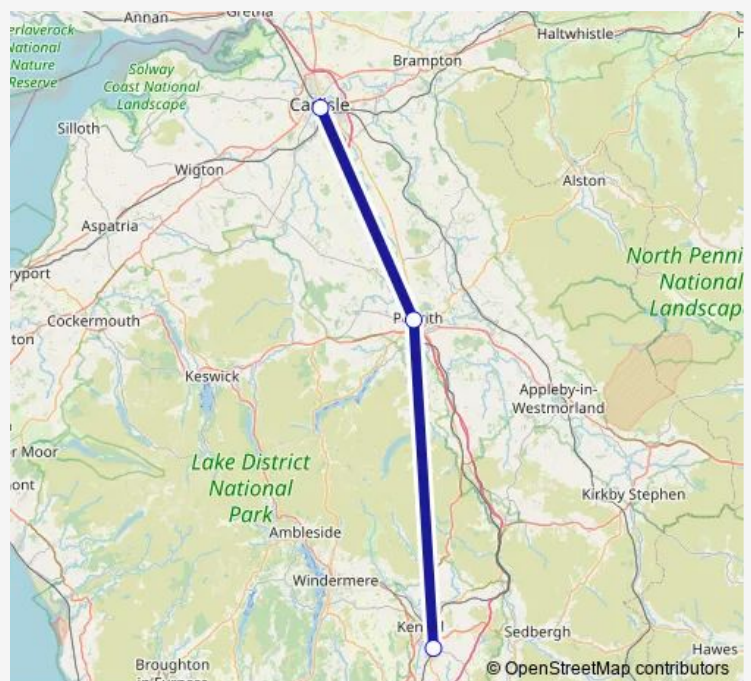

### Direction

Carlisle — Oxenholme Lake District

3 stops

[Open route schedule](#)

Carlisle

Penrith North Lakes

Oxenholme Lake District

### Route schedule

Carlisle — Oxenholme Lake District

Monday —

Tuesday —

Wednesday —

Thursday —

Friday —

Saturday 05:56-19:46

### Route info

Direction: Carlisle

Stops: 3

Trip Duration: 1 hour 4 min

■ Tp:Car->Oxn — TP replacement bus service from CAR to Oxn **BusMaps**

Tp:Car->Oxn Rail Replacement Bus Service time schedules and route maps are available in an offline PDF at [busmaps.com](https://busmaps.com). Use the [busmaps.com](https://busmaps.com) website to see live bus times, train schedule or subway schedule, and step-by-step directions for all public transit in Carlisle