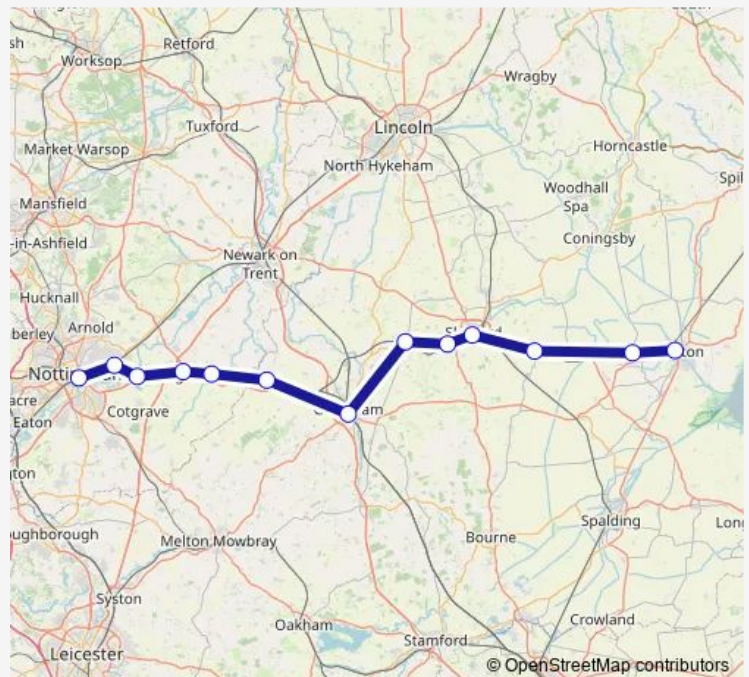

## Rail Em:Bsn->Not EM train service from BSN to Not

[Go to website](#)

### Direction

Boston — Nottingham

13 stops

[Open route schedule](#)

- Boston
- Hubberts Bridge
- Heckington
- Sleaford
- Rauceby
- Ancaster
- Grantham
- Bottesford
- Aslockton
- Bingham
- Radcliffe (Notts)
- Netherfield
- Nottingham

### Route schedule

Boston — Nottingham

Monday	06:13
Tuesday	06:13
Wednesday	06:13
Thursday	06:13
Friday	06:13
Saturday	06:13-06:15
Sunday	09:15

### Route info

Direction: Boston

Stops: 13

Trip Duration: 1 hour 37 min

■ Em:Bsn->Not — EM train service from BSN to Not

Em:Bsn->Not Rail time schedules and route maps are available in an offline PDF at [busmaps.com](https://busmaps.com). Use the [busmaps.com](https://busmaps.com) website to see live bus times, train schedule or subway schedule, and step-by-step directions for all public transit in Nottingham