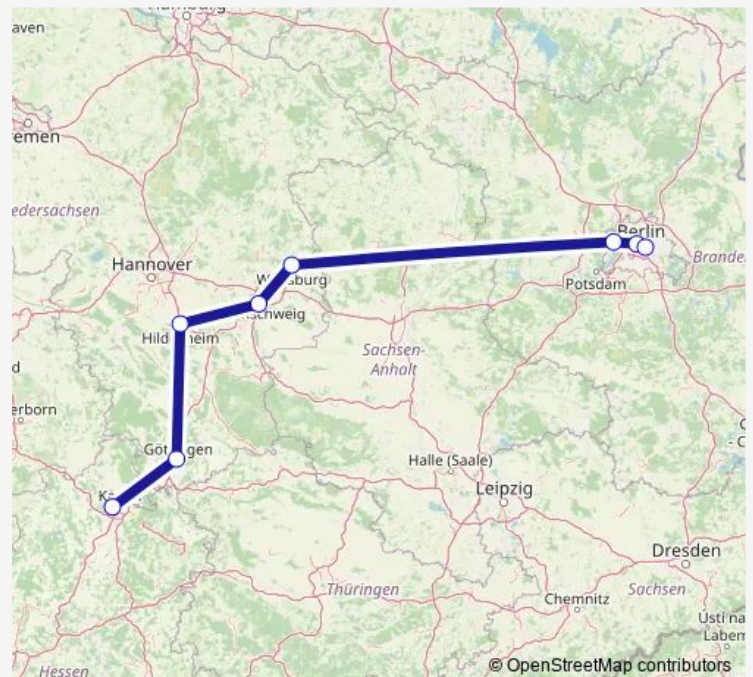

Wolfsburg Hbf

Berlin-Spandau

Berlin Hbf (tief)

Berlin Ostbahnhof

### Route schedule

Kassel-Wilhelmshöhe — Berlin Ostbahnhof

Monday 06:43

Tuesday 06:43

Wednesday 06:43

Thursday 06:43

Friday 06:43

Saturday 06:43

### Route info

Direction: Kassel-Wilhelmshöhe

Stops: 8

Trip Duration: 3 hour 26 min

ICE 876

ICE 876 Rail time schedules and route maps are available in an offline PDF at [busmaps.com](https://busmaps.com). Use the [busmaps.com](https://busmaps.com) website to see live bus times, train schedule or subway schedule, and step-by-step directions for all public transit in Berlin