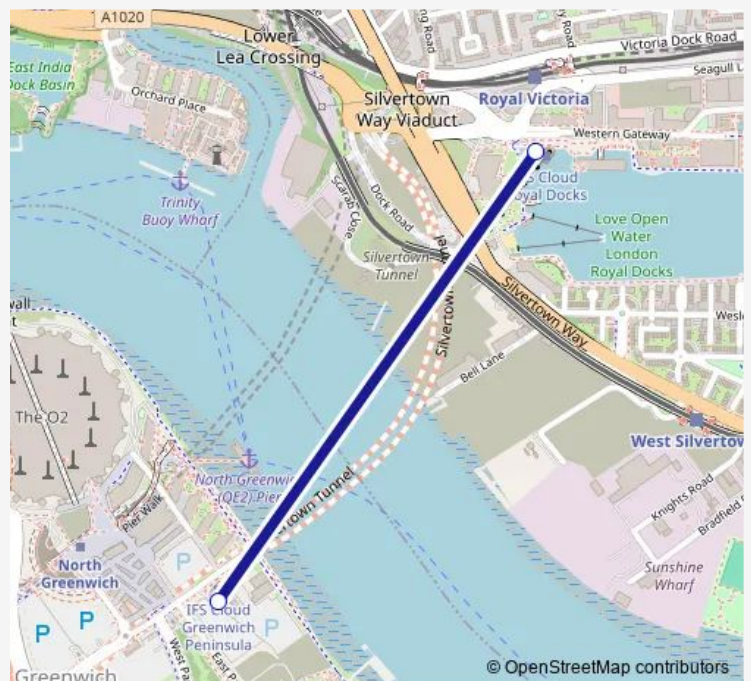

Route schedule

IFS Cloud Greenwich Peninsula — IFS Cloud Royal Docks

Monday 07:00-21:00

Tuesday 07:00-21:00

Wednesday 07:00-21:00

Thursday 07:00-21:00

Friday 07:00-23:00

Saturday 08:00-23:00

Sunday 09:00-21:00

Route info

Direction: IFS Cloud Greenwich Peninsula

Stops: 2

Trip Duration: 0 hour 7 min

London Cable Car

Direction

IFS Cloud Royal Docks — IFS Cloud Greenwich Peninsula

2 stops

[Open route schedule](#)

IFS Cloud Royal Docks

IFS Cloud Greenwich Peninsula

Route schedule

IFS Cloud Royal Docks — IFS Cloud Greenwich Peninsula

Monday	07:00-21:00
Tuesday	07:00-21:00
Wednesday	07:00-21:00
Thursday	07:00-21:00
Friday	07:00-23:00
Saturday	08:00-23:00
Sunday	09:00-21:00

Route info

Direction: IFS Cloud Royal Docks

Stops: 2

Trip Duration: 0 hour 7 min

London Cable Car Tram time schedules and route maps are available in an offline PDF at busmaps.com. Use the busmaps.com website to see live bus times, train schedule or subway schedule, and step-by-step directions for all public transit in Poplar