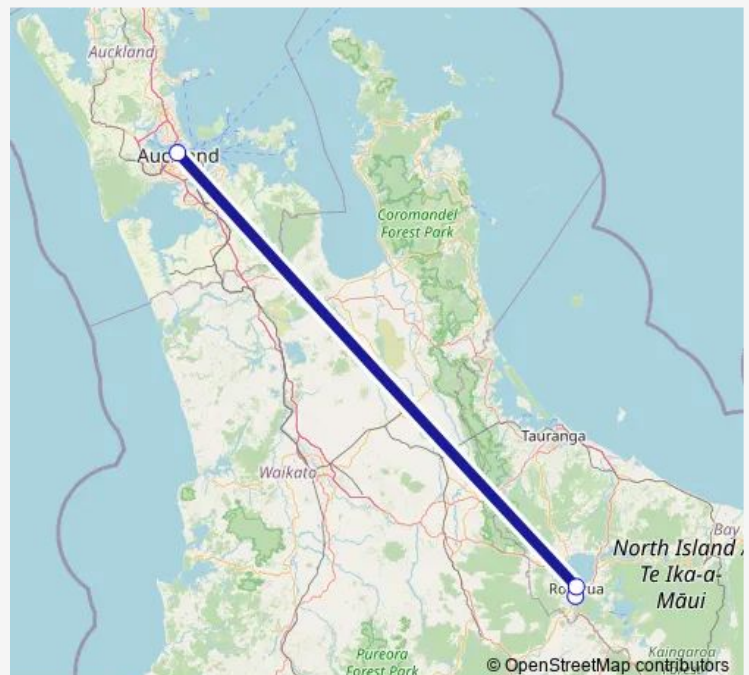

Bus Auckland - Central - Te Puia

[Go to website](#)

Direction

Te Puia — Auckland - Central

3 stops

[Open route schedule](#)

Te Puia

Rotorua

Auckland - Central

Route schedule

Te Puia — Auckland - Central

Monday	16:55
Tuesday	16:55
Wednesday	16:55
Thursday	16:55
Friday	16:55
Saturday	16:55
Sunday	16:55

Route info

Direction: Te Puia

Stops: 3

Trip Duration: 3 hour 15 min