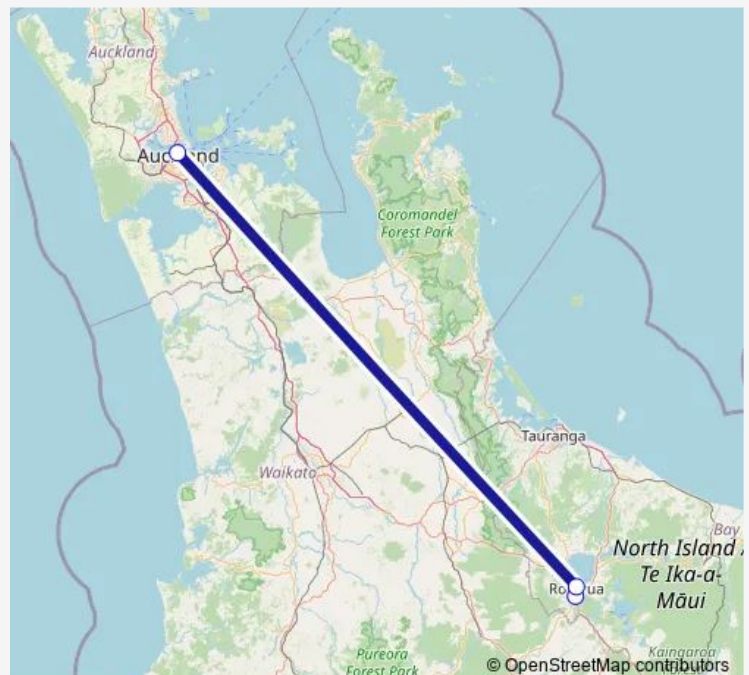

Bus Auckland - Central - Te Puia

[Go to website](#)**Direction**

Te Puia — Auckland - Central

3 stops

[Open route schedule](#)

Te Puia

Rotorua

Auckland - Central

Route schedule

Te Puia — Auckland - Central

Monday	16:55
Tuesday	16:55
Wednesday	16:55
Thursday	16:55
Friday	16:55
Saturday	16:55
Sunday	16:55

Route info

Direction: Te Puia

Stops: 3

Trip Duration: 3 hour 15 min