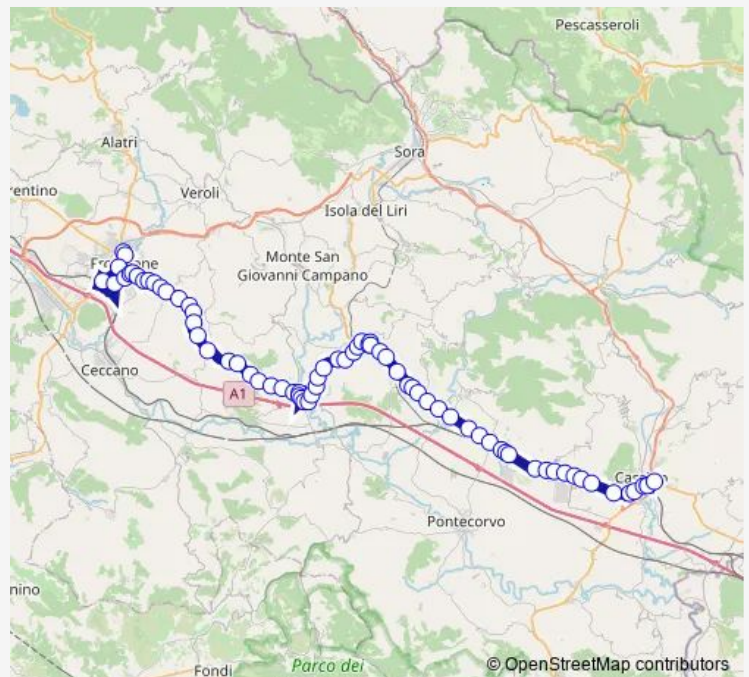

Ripi | Via Casilina Via Porroni # f5246

Ripi | Via Casilina Via Sabatino # f5247

Ripi | Bivio Casilina # f1992

Pofi | Via Casilina Via Colle Ceraso # f5249

Route schedule

Frosinone | Via Tiburtina Via Lago Maggiore # f3479 —
Cassino Sud via De Nicola # f4440

Monday 06:20-14:50

Tuesday 06:20-14:50

Wednesday 06:20-14:50

Thursday 06:20-14:50

Friday 06:20-14:50

Saturday 06:30

Sunday —

Route info

Direction: Frosinone | Via Tiburtina Via Lago Maggiore # f3479

Stops: 73

Trip Duration: 1 hour 45 min

Frosinone - Cassino # Cs010d

Pofi | Via Casilina Via Colle Lisi # f5250

Ceprano | Via Casilina (Km 100) # f5251