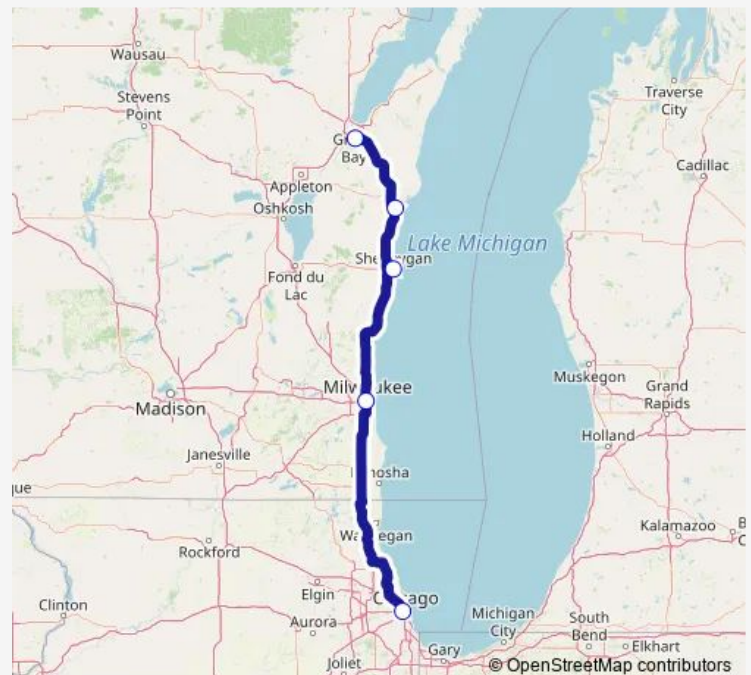

### Direction

Chicago Bus Station — Green Bay Wisdot Park & Ride

5 stops

[Open route schedule](#)

Chicago Bus Station

Milwaukee Intermodal Station

Sheboygan (Sheboygan Transit)

Manitowoc (Shell)

Green Bay Wisdot Park & Ride

### Route schedule

Chicago Bus Station — Green Bay Wisdot Park & Ride

Monday 18:15

Tuesday 18:15

Wednesday 18:15

Thursday 18:15

Friday 18:15

Saturday 18:15

### Route info

Direction: Chicago Bus Station

Stops: 5

Trip Duration: 4 hour 30 min

Greyhound US0151 — Chicago - Milwaukee - Green Bay

BusMaps

**Direction**

Green Bay Wisdot Park &amp; Ride — Chicago Bus Station