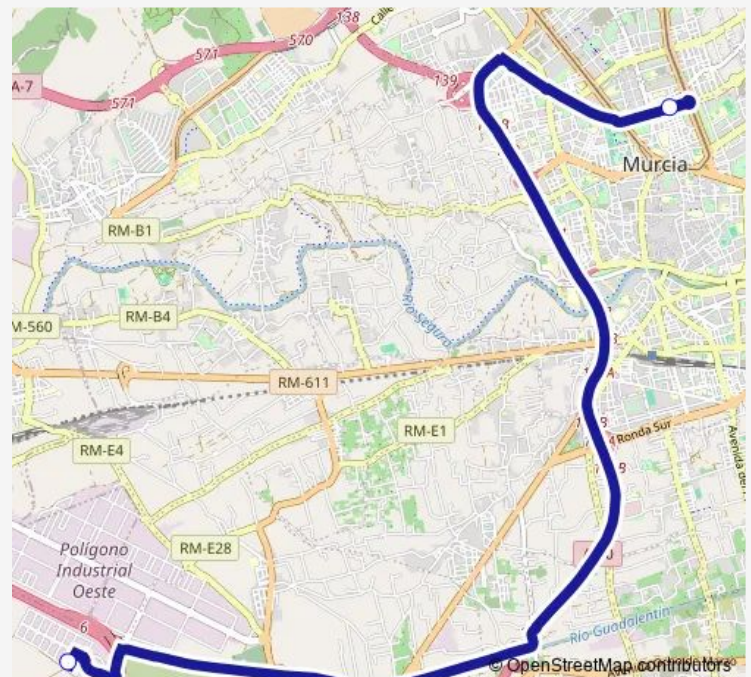

**Bus C5 Circular 5 (Cocheras - Cabecera)**[Go to website](#)**Direction**

Transportes de Murcia — Residencia Issorm (Frente)

2 stops

[Open route schedule](#)

Transportes de Murcia

Residencia Issorm (Frente)

**Route schedule**

Transportes de Murcia — Residencia Issorm (Frente)

Monday 06:30-07:05

Tuesday 06:30-07:05

Wednesday 06:30-07:05

Thursday 06:30-07:05

Friday 06:30-07:05

Saturday 06:40-07:00

Sunday 07:40

**Route info**

Direction: Transportes de Murcia

Stops: 2

Trip Duration: 0 hour 20 min

■ C5 — Circular 5 (Cocheras - Cabecera)

**Direction**

Residencia Issorm (Frente) — Transportes de Murcia

**Route info**

Direction: Residencia Issorm (Frente)

Stops: 2

Trip Duration: 0 hour 20 min

C5 Bus time schedules and route maps are available in an offline PDF at busmaps.com. Use the busmaps.com website to see live bus times, train schedule or subway schedule, and step-by-step directions for all public transit in Murcia