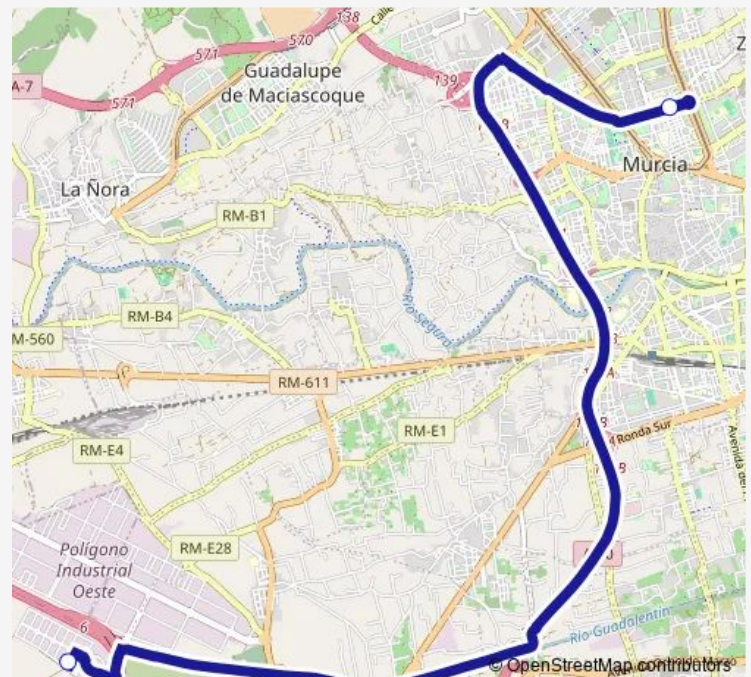

Bus C5 Circular 5 (Cocheras - Cabecera)[Go to website](#)**Direction**

Transportes de Murcia — Residencia Issorm (Frente)

2 stops

[Open route schedule](#)

Transportes de Murcia

Residencia Issorm (Frente)

Route schedule

Transportes de Murcia — Residencia Issorm (Frente)

Monday	06:30-07:05
Tuesday	06:30-07:40
Wednesday	06:30-07:40
Thursday	06:30-07:40
Friday	06:30-07:40
Saturday	06:40-07:00
Sunday	07:40

Route info

Direction: Transportes de Murcia

Stops: 2

Trip Duration: 0 hour 20 min

**C5 — Circular 5 (Cocheras - Cabecera)**

Direction

Residencia Issorm (Frente) — Transportes de Murcia

2 stops

[Open route schedule](#)

Residencia Issorm (Frente)

Route info

Direction: Residencia Issorm (Frente)

Stops: 2

Trip Duration: 0 hour 20 min

C5 Bus time schedules and route maps are available in an offline PDF at busmaps.com. Use the busmaps.com website to see live bus times, train schedule or subway schedule, and step-by-step directions for all public transit in Murcia