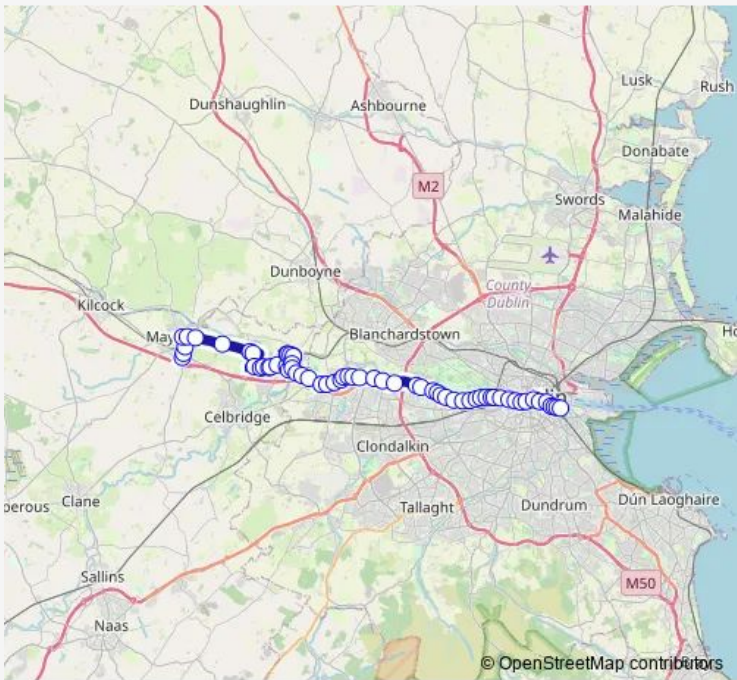

Bus C5 Maynooth - Ringsend Night Service

[Go to website](#)

Direction
 Ringsend Road — Hayfield
 71 stops
[Open route schedule](#)

- Ringsend Road
- Grand Canal Quay
- Pearse Square
- Erne Street
- Pearse Station
- Shaw Street
- Tara Street
- Aston Quay
- Wellington Quay
- Merchant's Quay
- Usher's Quay
- Parkgate Street
- Phoenix Park Gate
- Conyngnam Road
- Bridgewater House
- Islandbridge Gate
- UCD Boat Club
- Garda Rowing Club
- Military Road
- St Mary's Hospital
- Chapelizod

Route schedule
 Ringsend Road — Hayfield

Monday	03:35-02:34 ⁺¹
Tuesday	03:35-02:34 ⁺¹
Wednesday	03:35-02:34 ⁺¹
Thursday	03:35-02:34 ⁺¹
Friday	03:35-02:34 ⁺¹
Saturday	03:35-02:34 ⁺¹
Sunday	03:30-02:35 ⁺¹

Route info
 Direction: Ringsend Road
 Stops: 71
 Trip Duration: 1 hour 8 min

■ C5 — Maynooth - Ringsend Night Service **BusMaps**

Lucan Road

Belgrove Park

Kylemore Road

Palmerstown Drive

The Oval

Kennelsfort Road

Liffey Valley Sc

Clayton Hotel

St Loman's Hospital

Ballyowen Lane

Hermitage Road

Esker Lane

Roselawn

St Andrews Ns