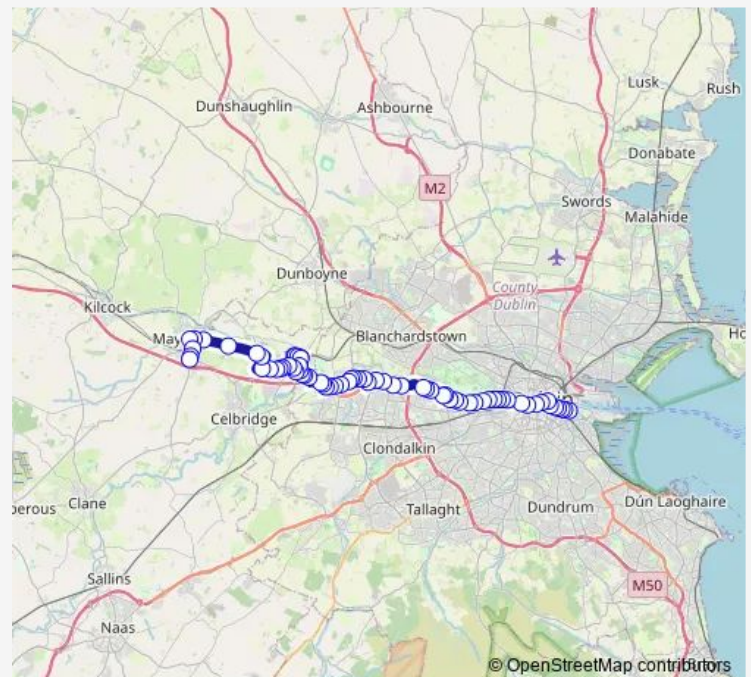

Bus C5 Maynooth - Ringsend Night Service

[Go to website](#)

Direction

Hayfield — Ringsend Road

65 stops

[Open route schedule](#)

- Hayfield
- Kingsbry
- Old Greenfield
- Maynooth
- Maynooth Sc
- Carton Grove
- Carton House
- Intel West
- Intel Main Entrance
- Beechpark Estate
- Glen Easton
- Lough na Mona
- Easton Road
- Accommodation Road
- Scoil Bhríde
- Our Lady's Nativity
- Leixlip Village
- St Mary's Park
- Captain's Hill
- River Forest
- River Forest

Route schedule

Hayfield — Ringsend Road

Monday	03:37-02:43 ⁺¹
Tuesday	03:37-02:43 ⁺¹
Wednesday	03:37-02:43 ⁺¹
Thursday	03:37-02:43 ⁺¹
Friday	03:37-02:43 ⁺¹
Saturday	03:37-02:39 ⁺¹
Sunday	03:39-02:40 ⁺¹

Route info

Direction: Hayfield

Stops: 65

Trip Duration: 0 hour 49 min

C5 — Maynooth - Ringsend Night Service

River Forest

Captain's Hill

Riverdale

Leixlip