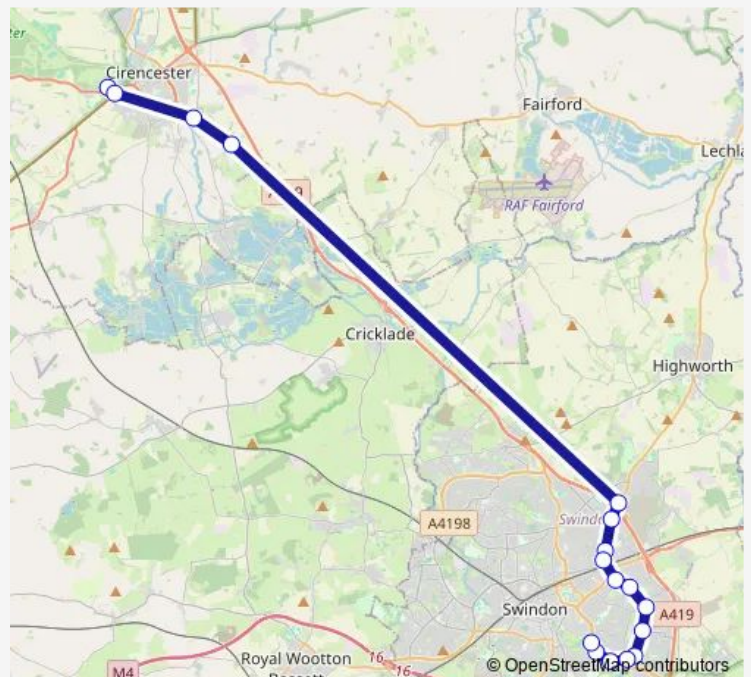

Bus C5 Swindon - Cirencester College

[Go to website](#)

Direction

College Grounds (Scholars & Staff Only) — Kirby Close

17 stops

[Open route schedule](#)

College Grounds (Scholars & Staff Only)

Chesterton Lane

The Drive

Eldene Centre

Snodshill Roundabout

Holiday Inn

Ripon Way

Berrington Road

Kirby Close

Route schedule

Route info

Direction: College Grounds (Scholars & Staff Only)

Stops: 17

Trip Duration: 0 hour 48 min

■ C5 — Swindon - Cirencester College

Direction

Kirby Close — College Grounds (Scholars & Staff Only)

17 stops

[Open route schedule](#)

Kirby Close

Berrington Road

Ripon Way

Coate Water

Holiday Inn

Snodshill Roundabout

Eldene Centre