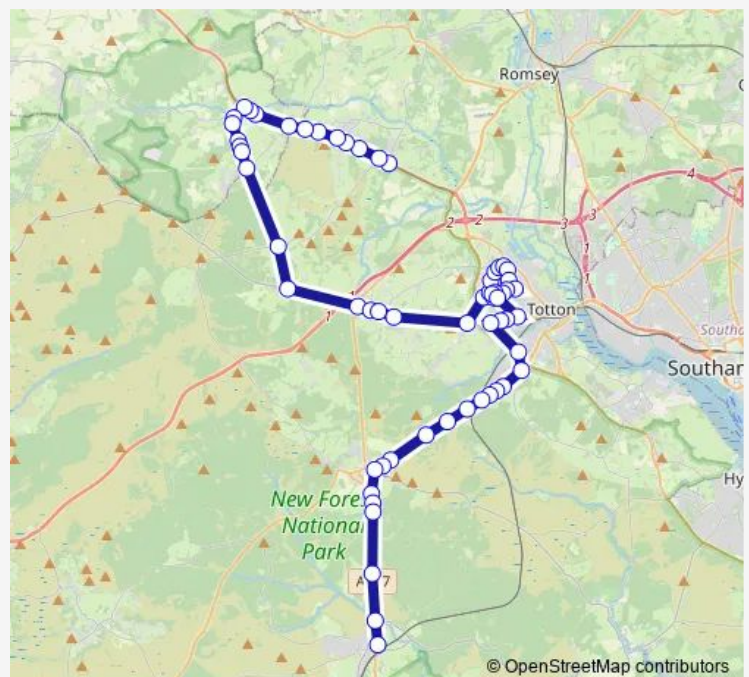

### Route schedule

Whinwhistle Corner — Brockenhurst College

Monday	07:34
Tuesday	07:34
Wednesday	07:34
Thursday	07:34
Friday	07:34
Saturday	—
Sunday	—

### Route info

Direction: Whinwhistle Corner

Stops: 61

Trip Duration: 1 hour 16 min

■ C5 — West Wellow - Brook - Calmore - Brockenhurst College

Garden Centre

The Haywain

The White Horse