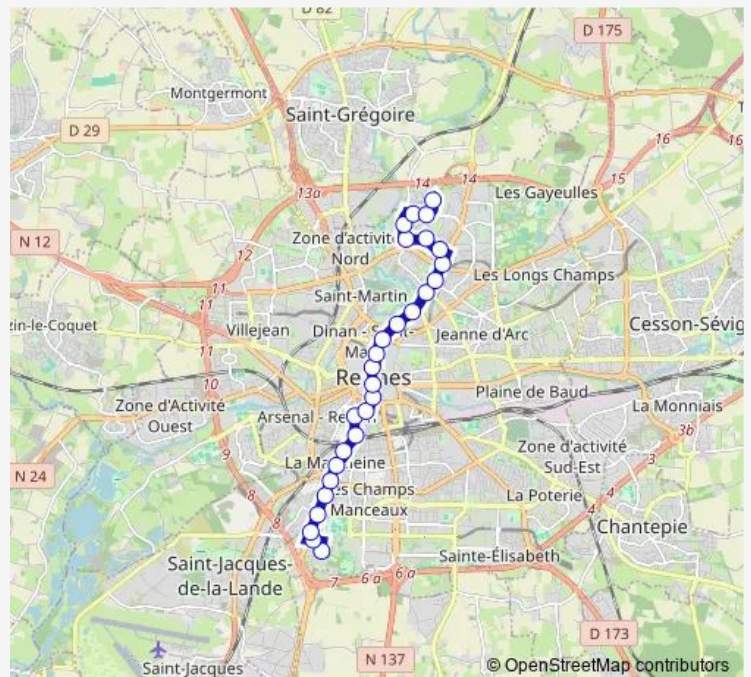

Bus C5 Rennes (Patton) <> Rennes (Lycée Bréquigny)

[Go to website](#)

Direction

Patton — Lycée Bréquigny

30 stops

[Open route schedule](#)

- Patton
- Monts d'Arrée
- Neruda
- Condate
- Bellangerais
- Morbihan
- Houx Cité U
- Rochester
- Gros Chêne
- Volney
- Jules Ferry
- Rectorat
- Hôtel Dieu
- Sévigné
- Sainte-Anne
- Champ Jacquet
- République
- La Criée
- Plélo Colombier
- Cité Judiciaire
- Pont de Nantes

Route schedule

Patton — Lycée Bréquigny

Monday	05:25-00:03 ⁺¹
Tuesday	05:25-00:03 ⁺¹
Wednesday	05:25-00:03 ⁺¹
Thursday	05:25-00:53 ⁺¹
Friday	05:25-00:53 ⁺¹
Saturday	06:05-00:53 ⁺¹
Sunday	08:17-00:03 ⁺¹

Route info

Direction: Patton

Stops: 30

Trip Duration: 0 hour 35 min

C5 — Rennes (Patton) <> Rennes (Lycée Bréquigny)

Foyer Rennais

Mermoz

Pilate

Saint-Yves