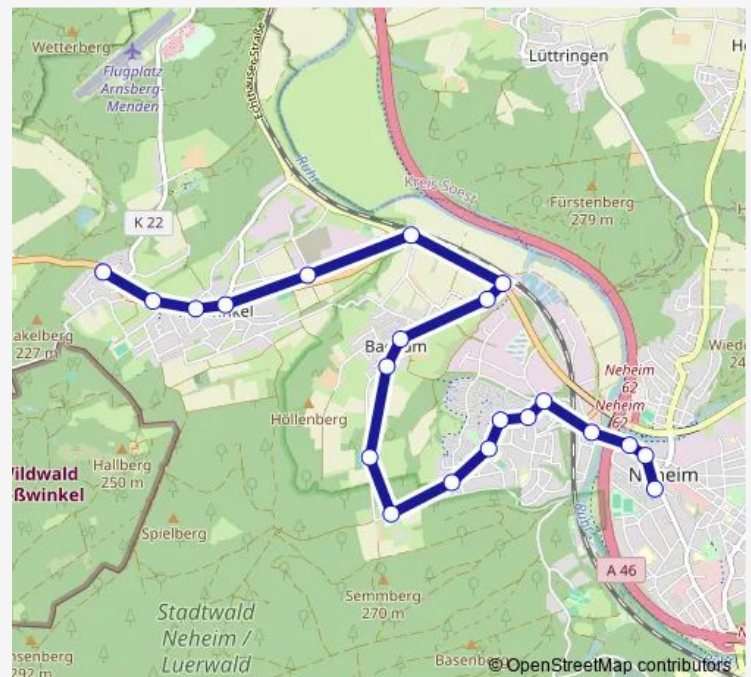

Thursday —

Friday 07:30-21:30

Saturday 08:30-18:30

Sunday 12:30-18:30

Route info

Direction: Neheim, Busbahnhof B

Stops: 21

Trip Duration: 0 hour 24 min

Neheim, Bergheimer Weg 2

Neheim, Bergmerfeld

Neheim, Raiffeisenstraße

Neheim, von-Siemens-Straße

Neheim, Bergheimer Heide

Neheim, Werdener Hof

Bachum, Dreihausen

Bachum, Sportplatz

Bachum, Am Hofacker

Bachum, Zum Heimerich

Bachum, Bachumer Ohl

Bachum, Neheimer Straße

Bachum, Echthausener Straße

Voßwinkel, Gut Nierhof

Voßwinkel, Voßwinkeler Straße

Voßwinkel, Haarhofstr.

Friday 05:45-18:55

Saturday 07:55-18:55

Sunday 12:55-18:55

Route info

Direction: Voßwinkel, Am Stakelberg

Stops: 23

Trip Duration: 0 hour 30 min

C5 Bus time schedules and route maps are available in an offline PDF at busmaps.com. Use the busmaps.com website to see live bus times, train schedule or subway schedule, and step-by-step directions for all public transit in Arnsberg