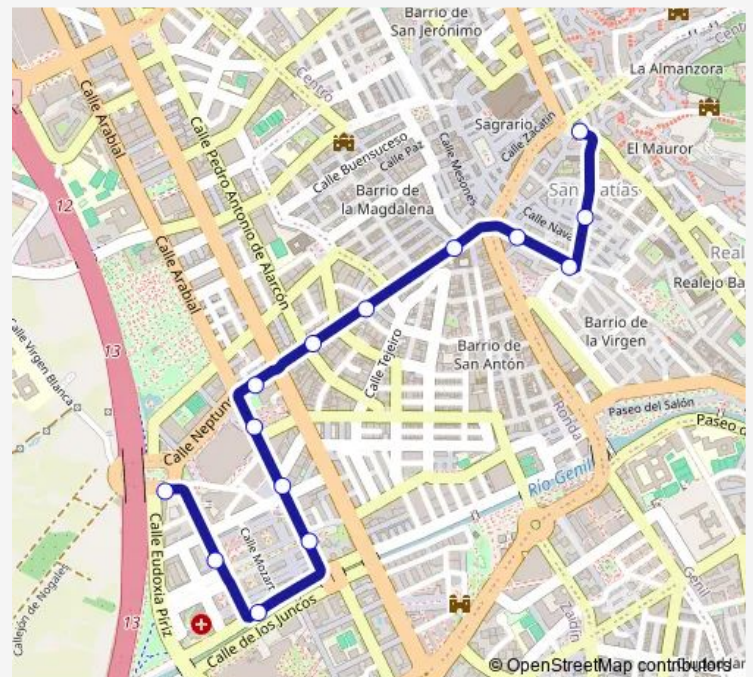

Ángel Ganivet 2

Plaza Mariana Pineda

San Matias 16

Plaza Isabel la Católica 2

Route schedule

Glorieta Neptuno — Plaza Isabel la Católica 2

Monday 10:00-20:00

Tuesday 10:00-20:00

Wednesday 10:00-20:00

Thursday 10:00-20:00

Friday 10:00-20:00

Saturday 10:00-20:00

Sunday —

Route info

Direction: Glorieta Neptuno

Stops: 14

Trip Duration: 0 hour 11 min

■ C5 — Neptuno - Centro

Direction

Plaza Isabel la Católica 2 — Glorieta Neptuno

7 stops

[Open route schedule](#)

Plaza Isabel la Católica 2

Recogidas 2

Route info

Direction: Plaza Isabel la Católica 2

Stops: 7

Trip Duration: 0 hour 6 min

C5 Bus time schedules and route maps are available in an offline PDF at busmaps.com. Use the busmaps.com website to see live bus times, train schedule or subway schedule, and step-by-step directions for all public transit in Granada