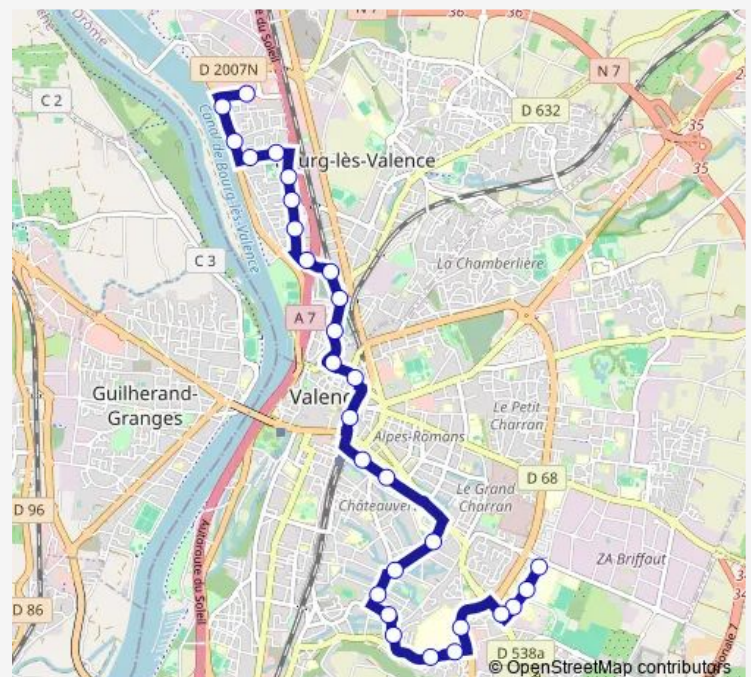

Berlioz

Valery

Valence Pole BUS Quai C

Turin

Prefecture

Cote ST Pierre

Egalite

ST Marc

### Route schedule

Valence Pole Briffaut Quai E — Bourg Centre Cial

Monday 06:22-20:12

Tuesday 06:22-20:12

Wednesday 06:22-20:12

Thursday 06:22-20:12

Friday 06:22-20:12

Saturday 06:23-19:53

### Route info

Direction: Valence Pole Briffaut Quai E

Stops: 29

Trip Duration: 0 hour 31 min

C5 — Bourg Centre cial - Valence Pôle Briffaut - C5

Parmentier

VAL D'Or

Jean Bart