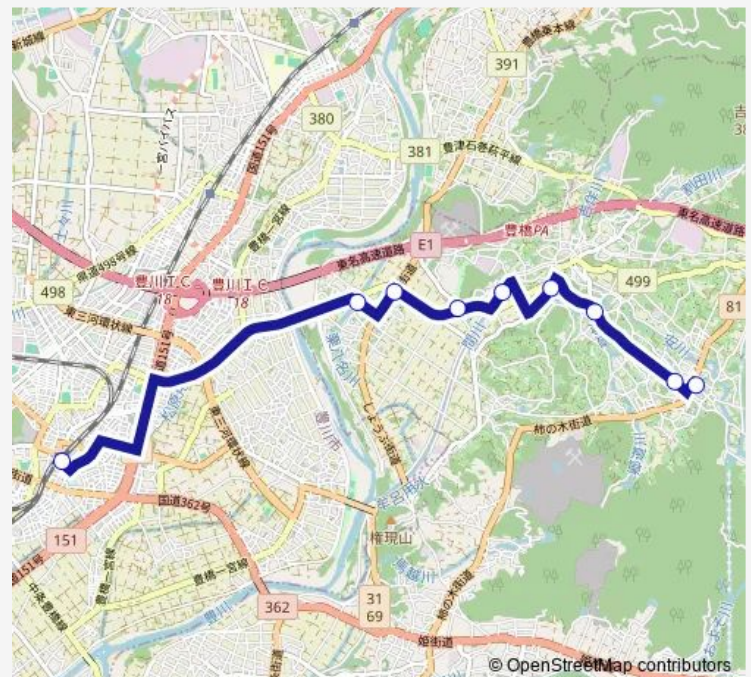

柿の里萩平 — 豊川駅東口

Monday	07:00
Tuesday	07:00
Wednesday	07:00
Thursday	07:00
Friday	07:00
Saturday	—
Sunday	—

Route info

Direction: 柿の里萩平

Stops: 9

Trip Duration: 0 hour 19 min

Bus time schedules and route maps are available in an offline PDF at busmaps.com. Use the busmaps.com website to see live bus times, train schedule or subway schedule, and step-by-step directions for all public transit in Toyokawa