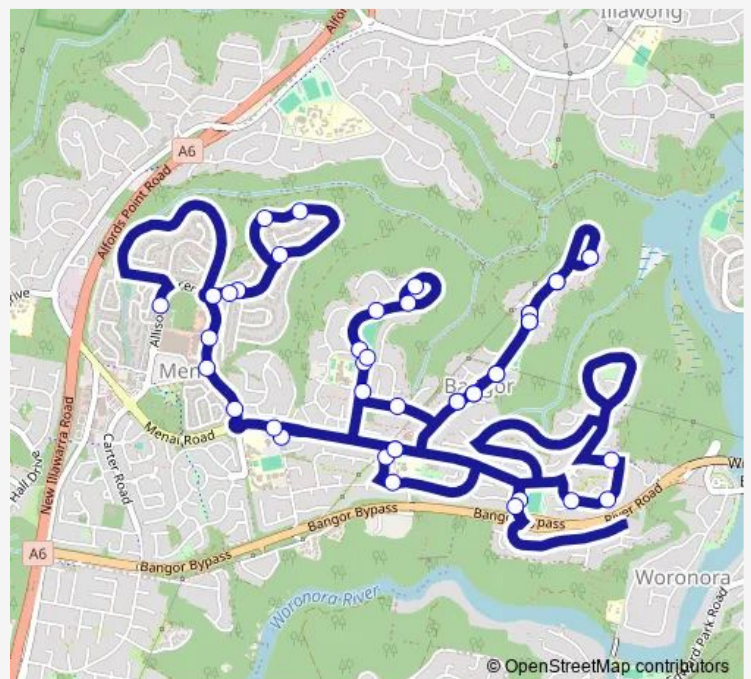

Bangor Public School, Dandarbong Av

Bangor Public School, Pyree St

Menai Rd Opp Goorgool Rd

Route schedule

Holy Family Primary School, Anzac Rd — Allison Cres Opp Schofield Pl

Monday	15:15
Tuesday	15:15
Wednesday	15:15
Thursday	15:15
Friday	15:15
Saturday	—
Sunday	—

Route info

Direction: Holy Family Primary School, Anzac Rd

Stops: 43

Trip Duration: 0 hour 55 min

S111 — Holy Family PS to Menai Indoor Sports Centre via Bangor **BusMaps**

Goorgool Rd After Konda Pl

Goorgool Rd At Kiara Cl