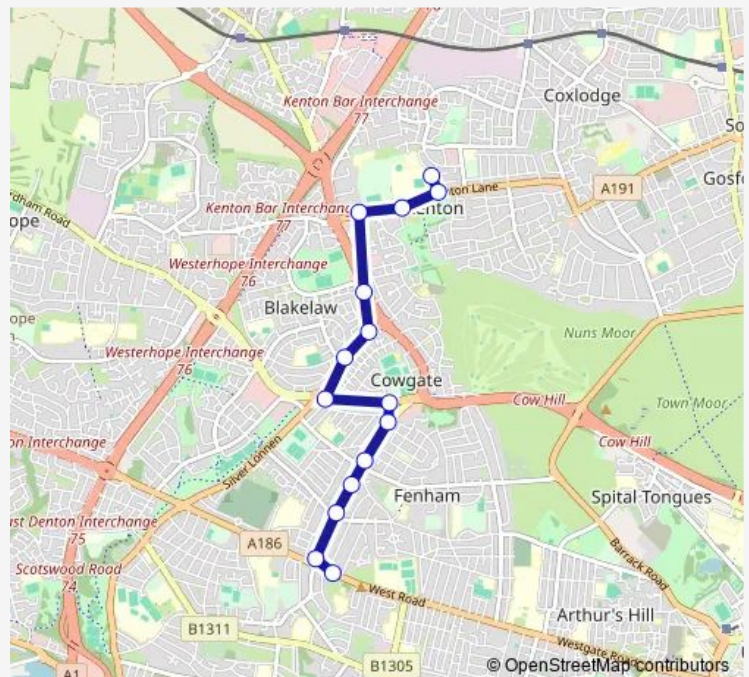

Two Ball Lonnen-Lanercost Drive

Two Ball Lonnen-Dahlia Place

Two Ball Lonnen-Netherby Drive

Two Ball Lonnen-Cypress Avenue

Stamfordham Way

Stamfordham Road-Yewvale Road

Springfield Road-Sunnyway

Springfield Road-Firfield Road

Tuesday 07:40

Wednesday 07:40

Thursday 07:40

Friday 07:40

Saturday —

Sunday —

Route info

Direction: West Road-Tillmouth Gardens

Stops: 15

Trip Duration: 0 hour 25 min

S111

Direction

Kenton School — Two Ball Lonnen - Cedar Road

14 stops

[Open route schedule](#)

Kenton School

Tuesday 15:10

Wednesday 15:10

Thursday 15:10

Friday 15:10

Saturday —

Sunday —

Route info

Direction: Kenton School